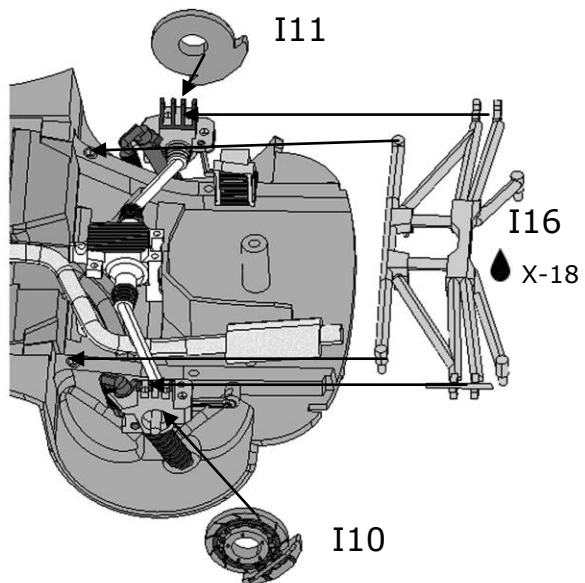

(I10; I11; I12; I13)