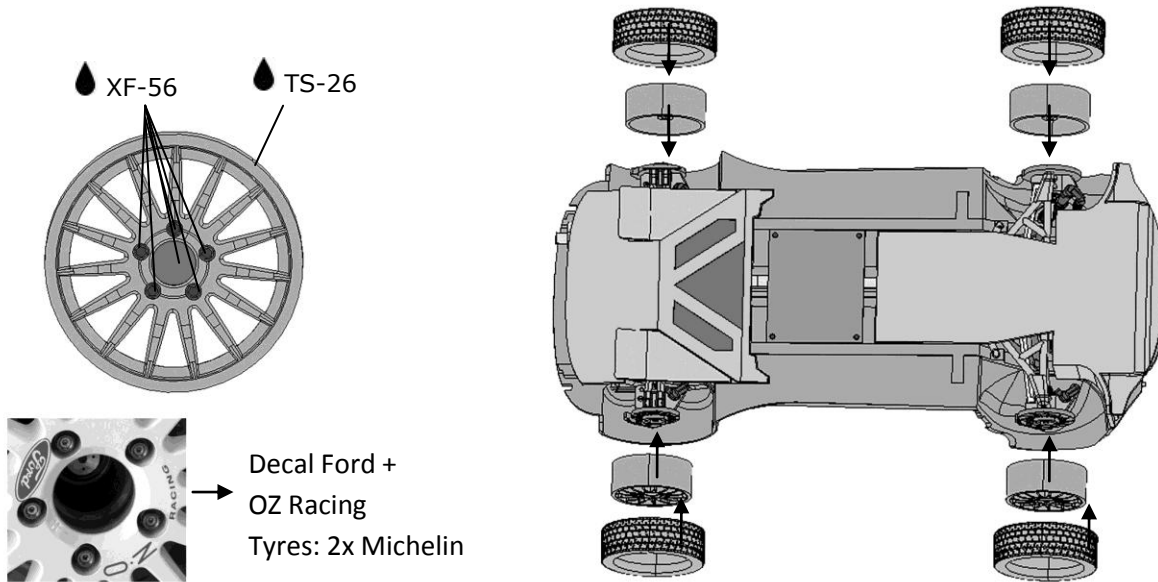

Asphalt version, for gravel version (BEL-TK001), skip to page 12-13

(J30;J31;J32;J33)

(J37;J38;J39;J40)

Car #3: HIRVONEN / LEHTINEN

LICENSE PLATE: PX11 AWN

Car #4: LATVALA / ANTTILA

LICENSE PLATE: PX60 AYT

Building instructions for Gravel transkit BEL-TK001 (sold separately)