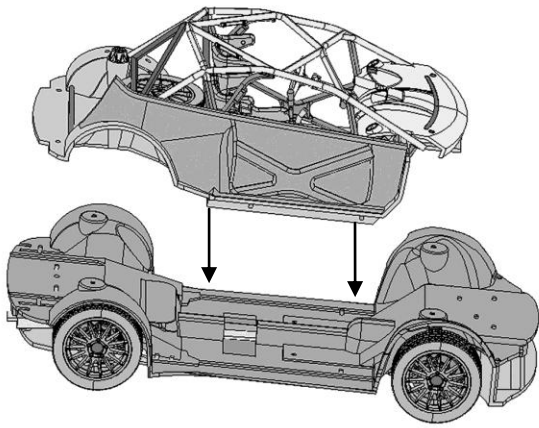

Asphalt version, for gravel version (BEL-TK001), skip to page 12-13

(J30;J31;J32;J33)

(J37;J38;J39;J40)

Car #3: HIRVONEN / LEHTINEN

LICENSE PLATE: PX11 AWN

Car #4: LATVALA / ANTTILA

LICENSE PLATE: PX60 AYT

Building instructions for Gravel transkit BEL-TK001 (sold separately)