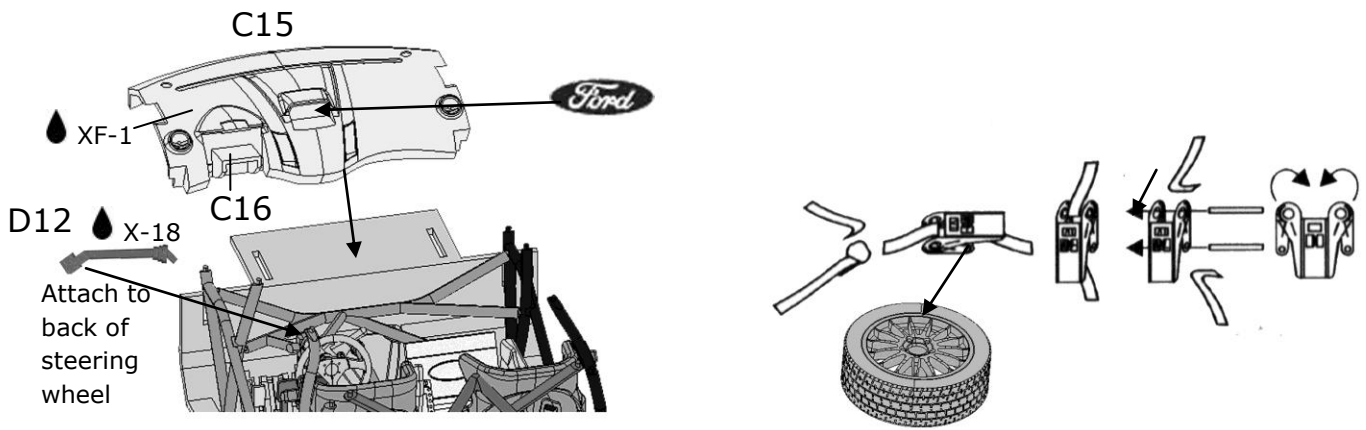

Asphalt version, for gravel version (BEL-TK001), skip to page 12-13

(J30;J31;J32;J33)

(J37;J38;J39;J40)

Car #3: HIRVONEN / LEHTINEN

LICENSE PLATE: PX11 AWN

Car #4: LATVALA / ANTTILA

LICENSE PLATE: PX60 AYT

Building instructions for Gravel transkit BEL-TK001 (sold separately)