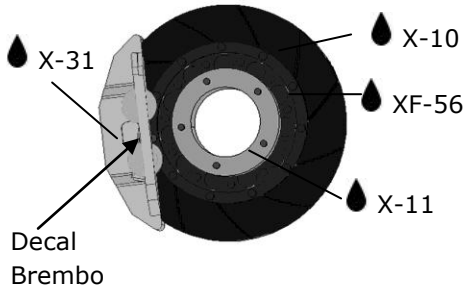

(I10; I11; I12; I13)