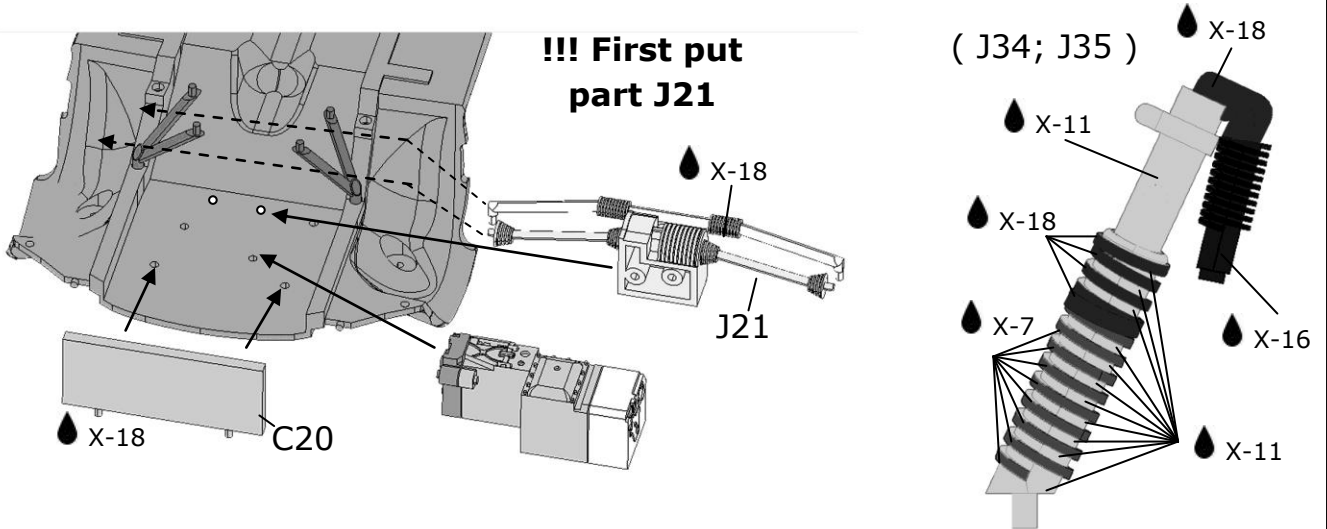

Asphalt version, for gravel version (BEL-TK001), skip to page 12-13

(J30;J31;J32;J33)

(J37;J38;J39;J40)

Car #3: HIRVONEN / LEHTINEN

LICENSE PLATE: PX11 AWN

Car #4: LATVALA / ANTTILA

LICENSE PLATE: PX60 AYT

Building instructions for Gravel transkit BEL-TK001 (sold separately)