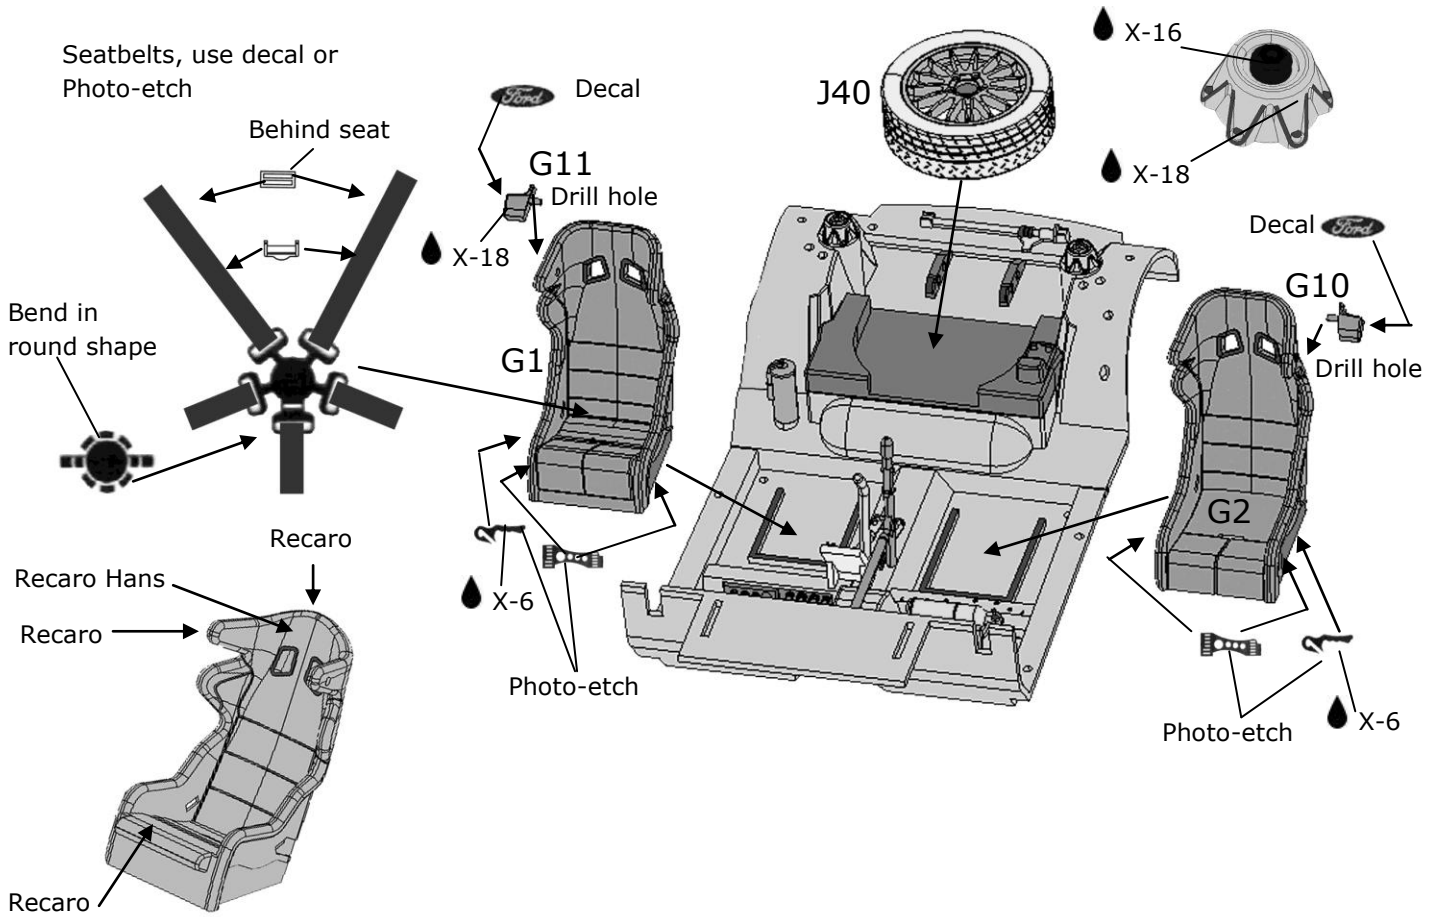

Asphalt version, for gravel version (BEL-TK001), skip to page 12-13

(J30;J31;J32;J33)

(J37;J38;J39;J40)

Car #3: HIRVONEN / LEHTINEN

LICENSE PLATE: PX11 AWN

Car #4: LATVALA / ANTTILA

LICENSE PLATE: PX60 AYT

Building instructions for Gravel transkit BEL-TK001 (sold separately)