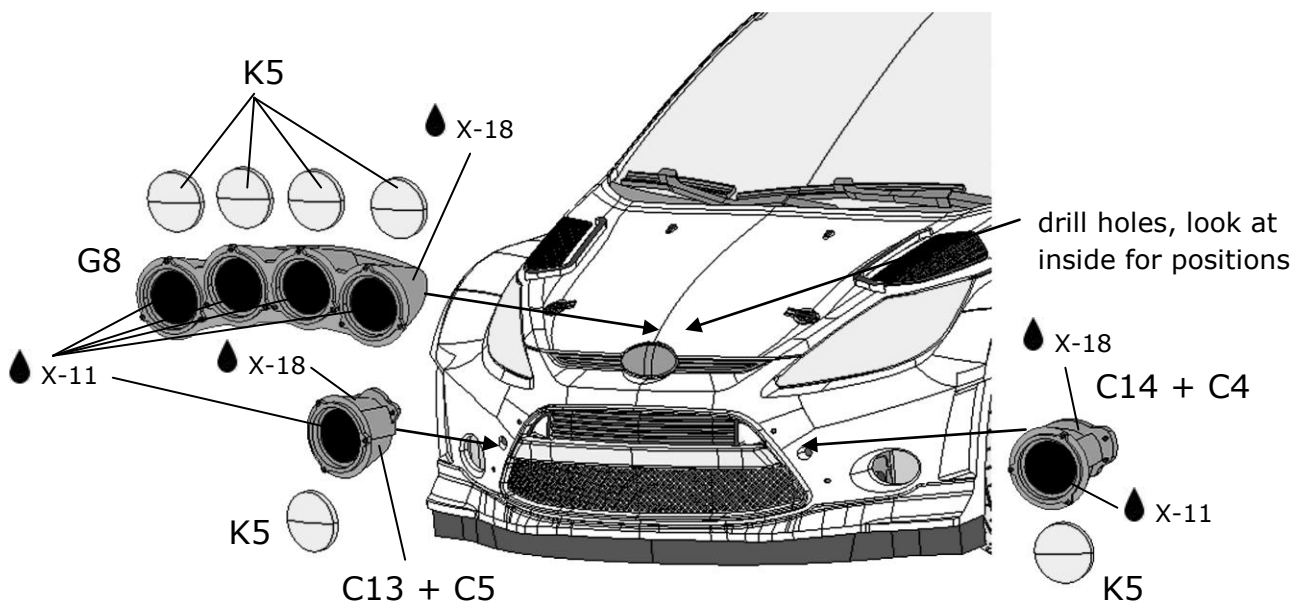

Asphalt version, for gravel version (BEL-TK001), skip to page 12-13

(J30;J31;J32;J33)

(J37;J38;J39;J40)

Car #3: HIRVONEN / LEHTINEN

LICENSE PLATE: PX11 AWN

Car #4: LATVALA / ANTTILA

LICENSE PLATE: PX60 AYT

Building instructions for Gravel transkit BEL-TK001 (sold separately)