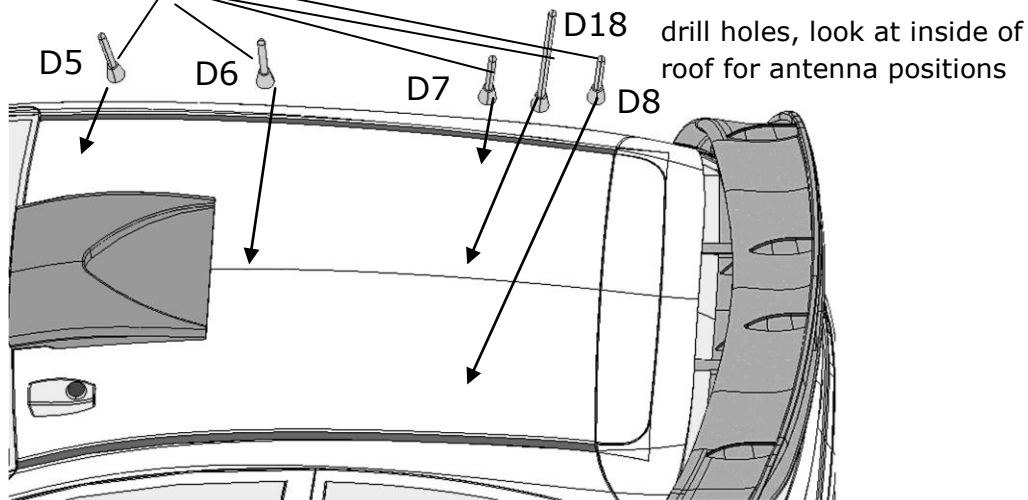

Asphalt version, for gravel version (BEL-TK001), skip to page 12-13

(J30;J31;J32;J33)

(J37;J38;J39;J40)

Car #3: HIRVONEN / LEHTINEN

LICENSE PLATE: PX11 AWN

Car #4: LATVALA / ANTTILA

LICENSE PLATE: PX60 AYT

Building instructions for Gravel transkit BEL-TK001 (sold separately)