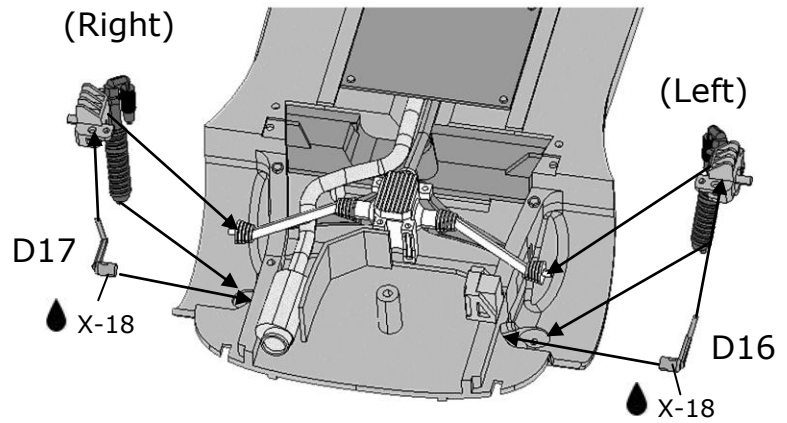

Asphalt version, for gravel version (BEL-TK001), skip to page 12-13

(J30;J31;J32;J33)

(J37;J38;J39;J40)

Car #3: HIRVONEN / LEHTINEN

LICENSE PLATE: PX11 AWN

Car #4: LATVALA / ANTTILA

LICENSE PLATE: PX60 AYT

Building instructions for Gravel transkit BEL-TK001 (sold separately)