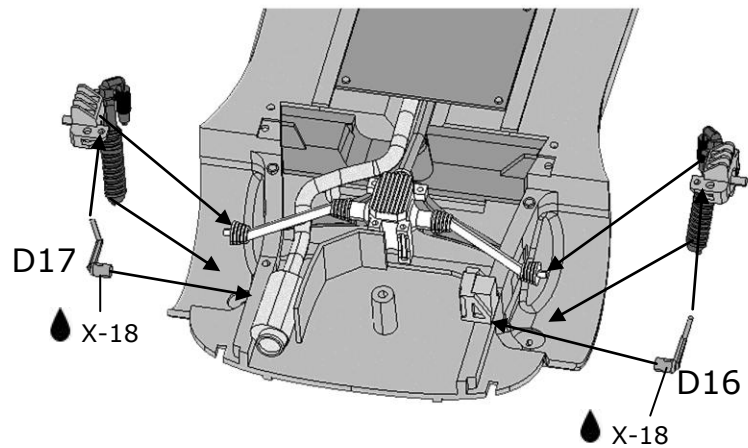

Asphalt version, for gravel version (BEL-TK001), skip to page 12-13

(J30;J31;J32;J33)

(J37;J38;J39;J40)

Car #3: HIRVONEN / LEHTINEN

LICENSE PLATE: PX11 AWN

Car #4: LATVALA / ANTTILA

LICENSE PLATE: PX60 AYT

Building instructions for Gravel transkit BEL-TK001 (sold separately)