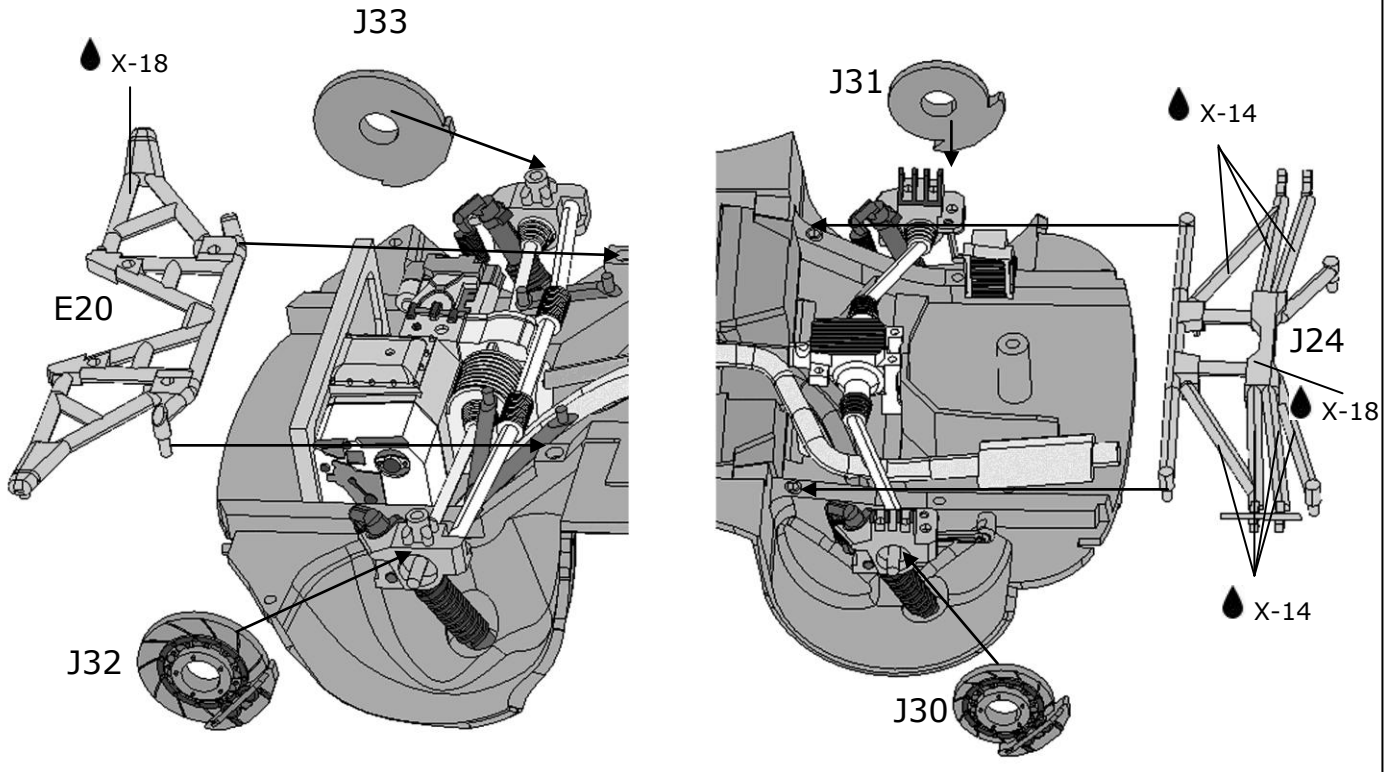

Asphalt version, for gravel version (BEL-TK001), skip to page 12-13

(J30;J31;J32;J33)

(J37;J38;J39;J40)

Car #3: HIRVONEN / LEHTINEN

LICENSE PLATE: PX11 AWN

Car #4: LATVALA / ANTTILA

LICENSE PLATE: PX60 AYT

Building instructions for Gravel transkit BEL-TK001 (sold separately)