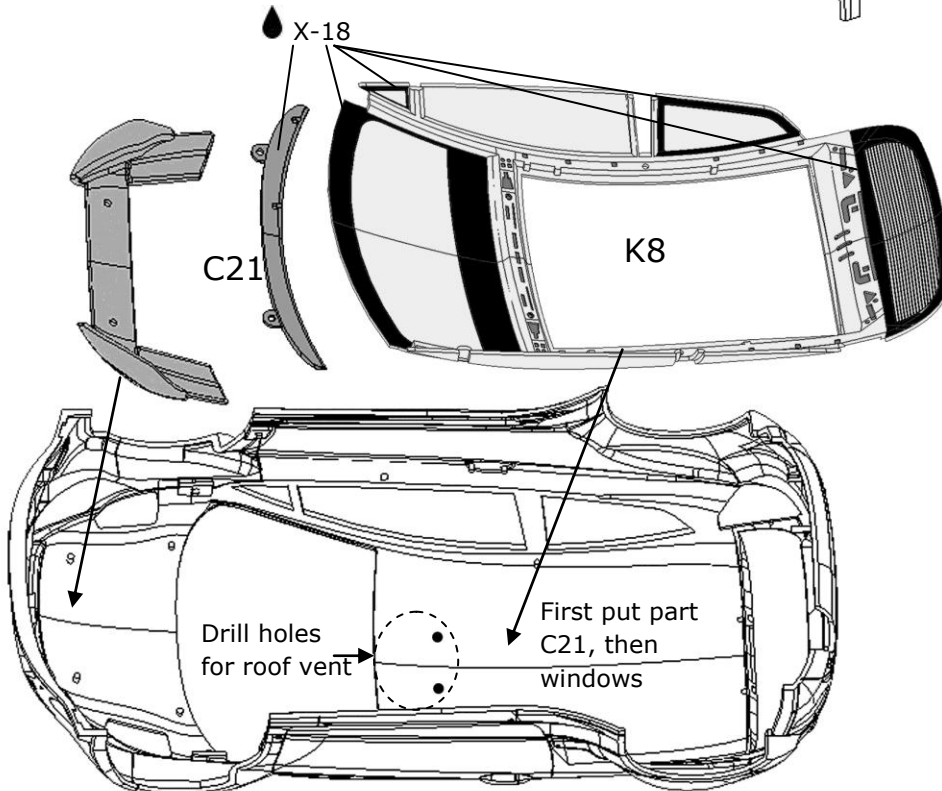

Asphalt version, for gravel version (BEL-TK001), skip to page 12-13

(J30;J31;J32;J33)

(J37;J38;J39;J40)

Car #3: HIRVONEN / LEHTINEN

LICENSE PLATE: PX11 AWN

Car #4: LATVALA / ANTTILA

LICENSE PLATE: PX60 AYT

Building instructions for Gravel transkit BEL-TK001 (sold separately)