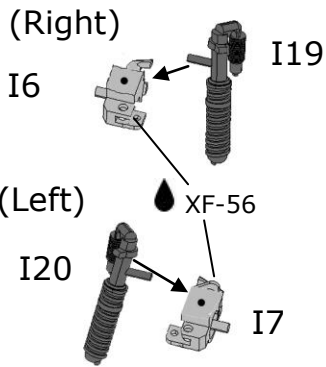

Asphalt version, for gravel version (BEL-TK001), skip to page 12-13

(J30;J31;J32;J33)

(J37;J38;J39;J40)

Car #3: HIRVONEN / LEHTINEN

LICENSE PLATE: PX11 AWN

Car #4: LATVALA / ANTTILA

LICENSE PLATE: PX60 AYT

Building instructions for Gravel transkit BEL-TK001 (sold separately)