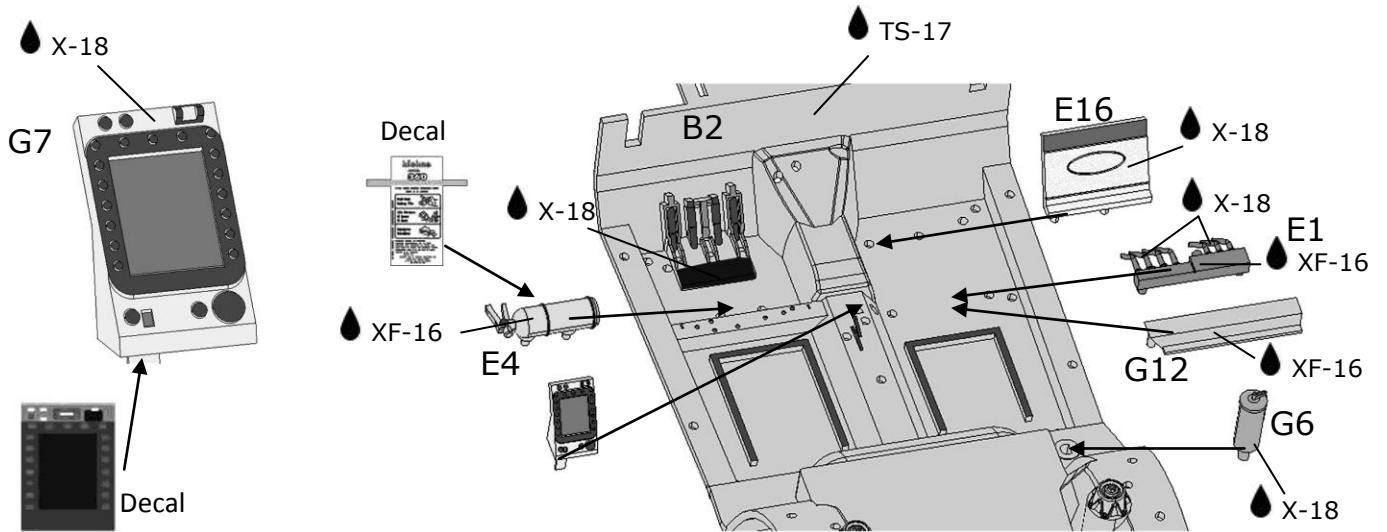

Asphalt version, for gravel version (BEL-TK001), skip to page 12-13

(J30;J31;J32;J33)

(J37;J38;J39;J40)

Car #3: HIRVONEN / LEHTINEN

LICENSE PLATE: PX11 AWN

Car #4: LATVALA / ANTTILA

LICENSE PLATE: PX60 AYT

Building instructions for Gravel transkit BEL-TK001 (sold separately)