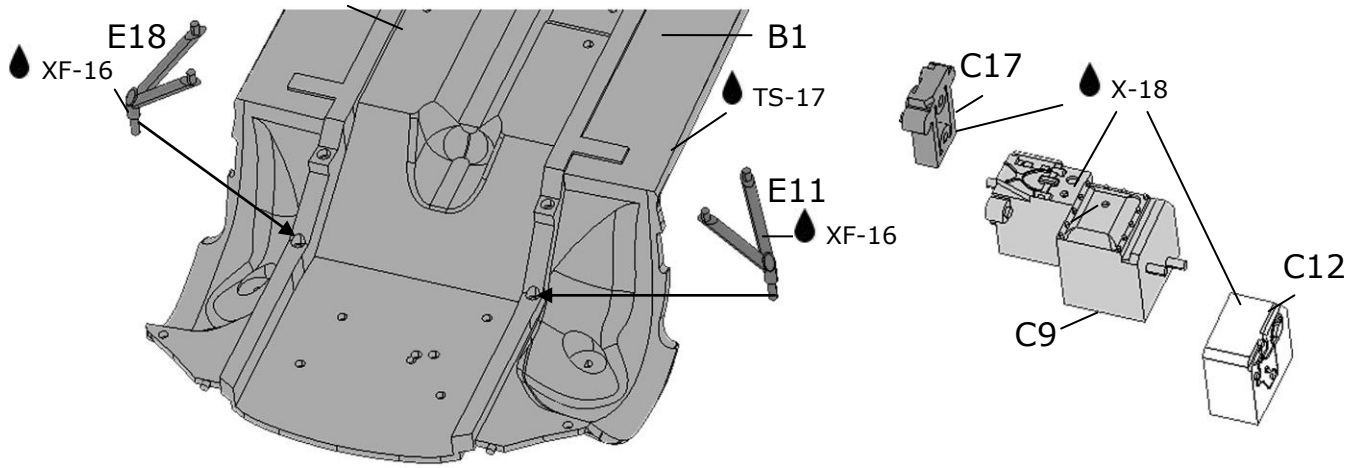

Asphalt version, for gravel version (BEL-TK001), skip to page 12-13

(J30;J31;J32;J33)

(J37;J38;J39;J40)

Car #3: HIRVONEN / LEHTINEN

LICENSE PLATE: PX11 AWN

Car #4: LATVALA / ANTTILA

LICENSE PLATE: PX60 AYT

Building instructions for Gravel transkit BEL-TK001 (sold separately)