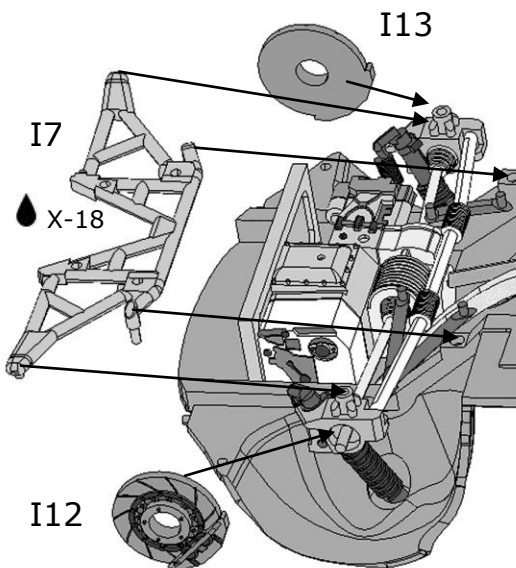

(I10; I11; I12; I13)