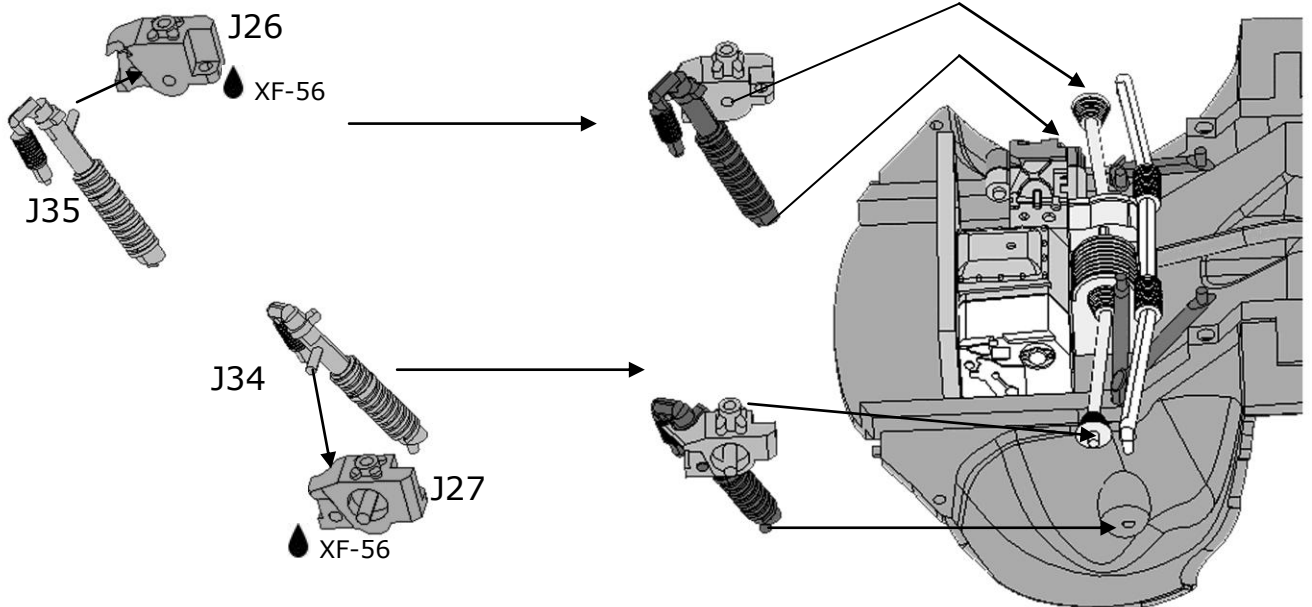

Asphalt version, for gravel version (BEL-TK001), skip to page 12-13

(J30;J31;J32;J33)

(J37;J38;J39;J40)

Car #3: HIRVONEN / LEHTINEN

LICENSE PLATE: PX11 AWN

Car #4: LATVALA / ANTTILA

LICENSE PLATE: PX60 AYT

Building instructions for Gravel transkit BEL-TK001 (sold separately)