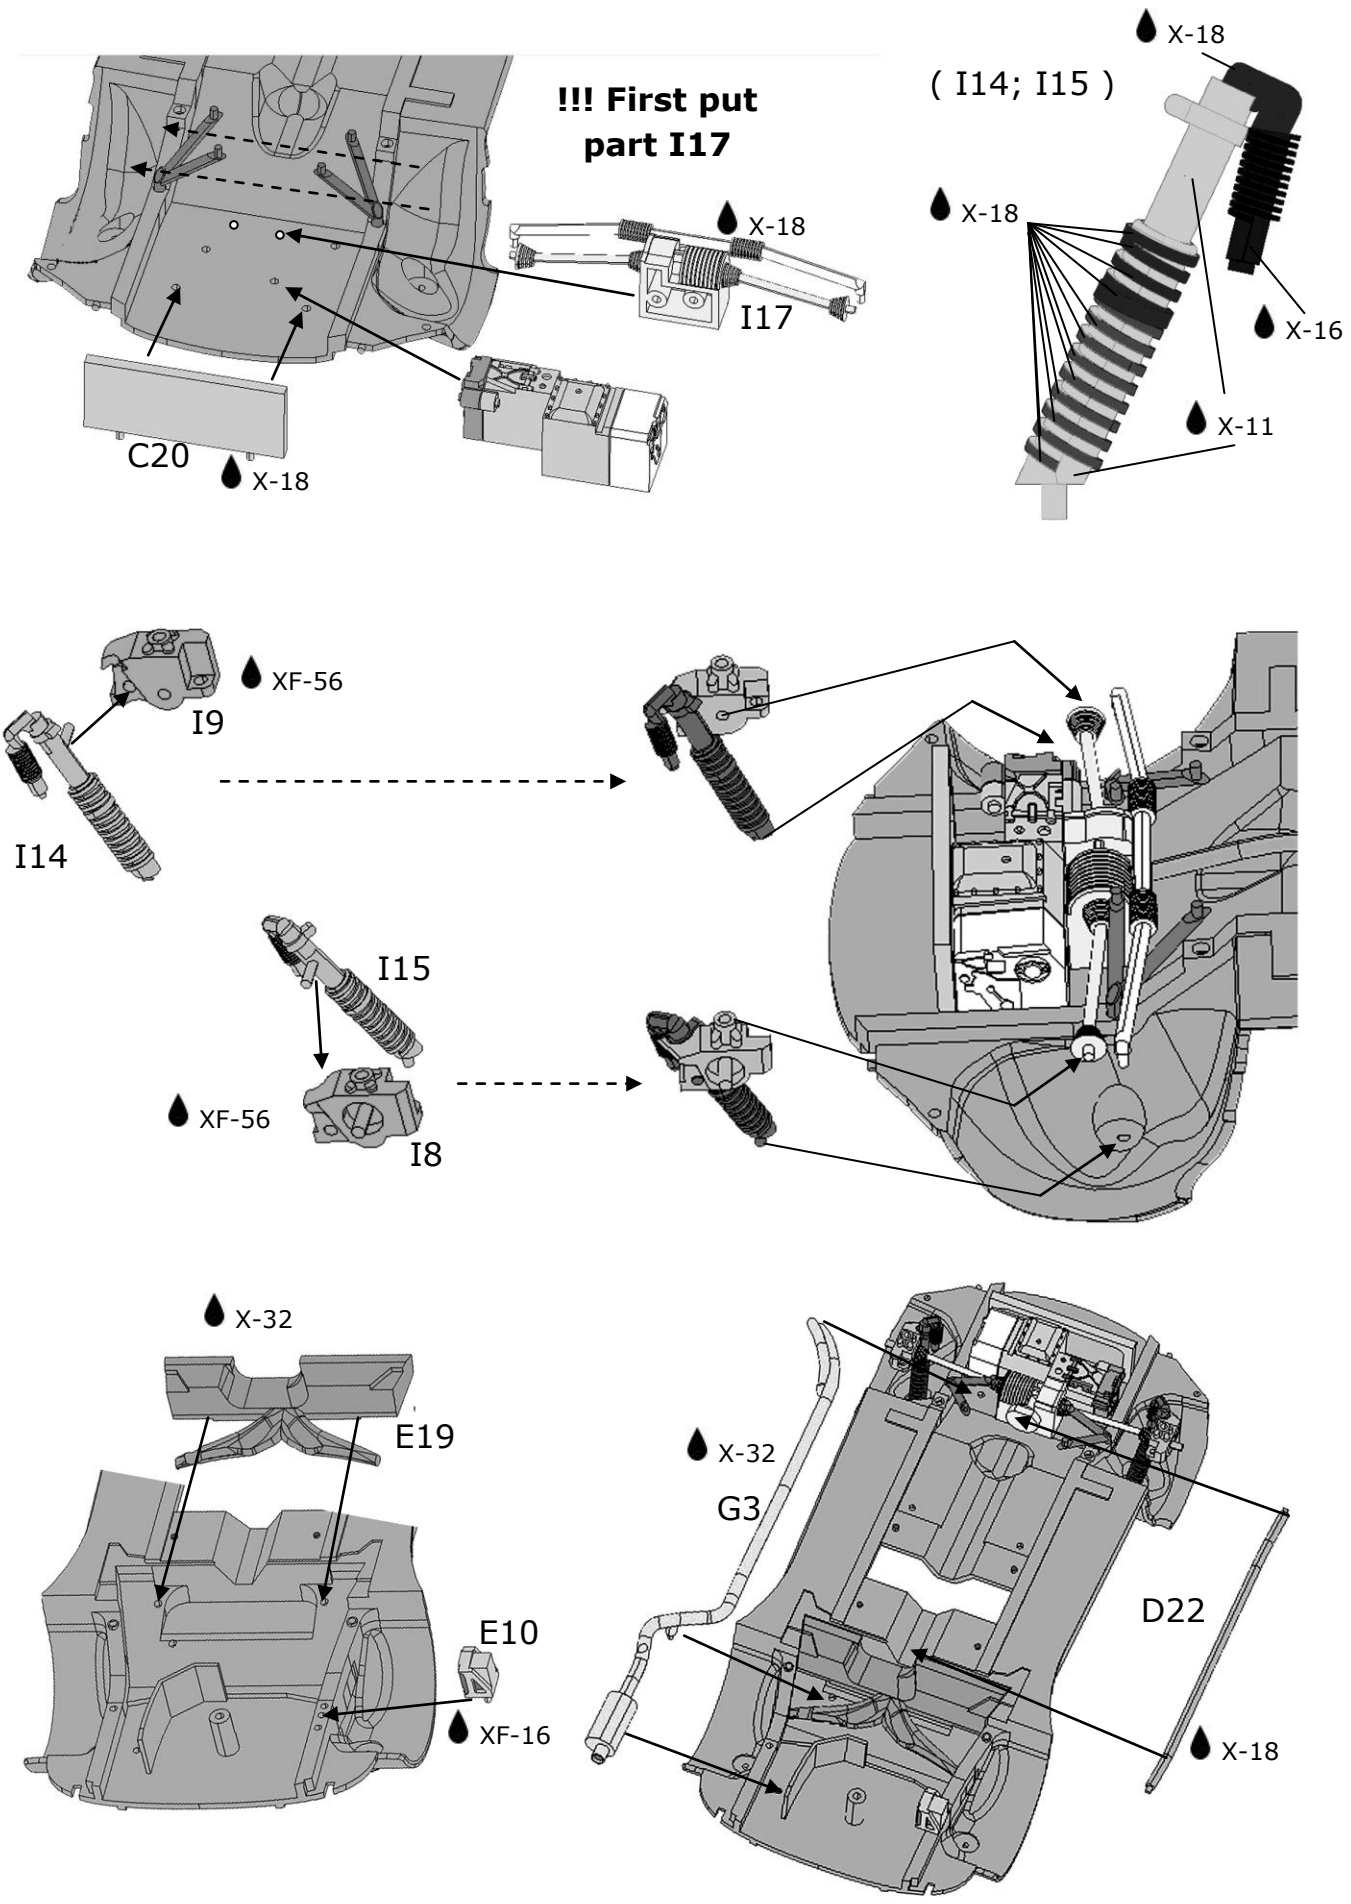

Asphalt version, for gravel version (BEL-TK001), skip to page 12-13

(J30;J31;J32;J33)

(J37;J38;J39;J40)

Car #3: HIRVONEN / LEHTINEN

LICENSE PLATE: PX11 AWN

Car #4: LATVALA / ANTTILA

LICENSE PLATE: PX60 AYT

Building instructions for Gravel transkit BEL-TK001 (sold separately)