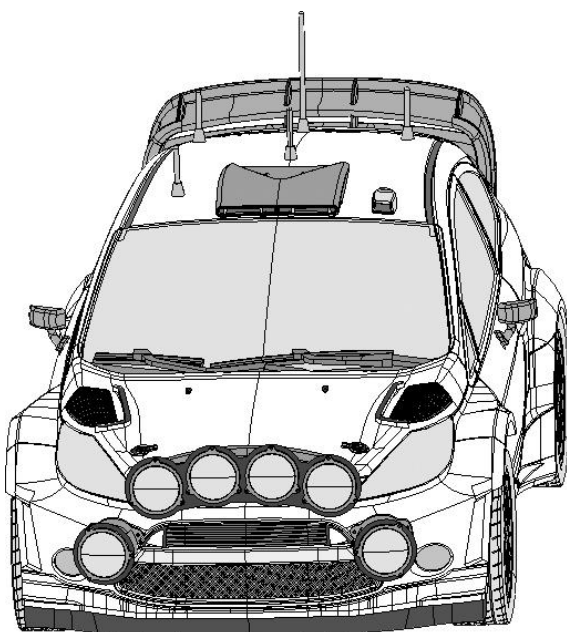

Ford Fiesta RS WRC

Paint references / Références des peintures

TAMIYA	REVELL	HUMBROL	
TS-17	90	11	Gloss Aluminium / Alu Brillant
TS-26 (X-2)	4	22	Pure White / Blanc Brillant
X-2	4	22	Pure White / Blanc Brillant
X-4	52	48	Gloss Blue / Bleu Brillant
X-5	61	3	Gloss Green / Vert Brillant
X-6	30	18	Gloss Orange / Orange Brillant
X-7	31	19	Gloss Red / Rouge Brillant
X-10	(90+8)	27004	Gun Metal
X-11	90	11	Chrome Silver / Argent
X-16	331	68	Purple / Mauve
X-18	302	85	Semi Gloss Black / Noir Satiné
X-27	731	1321	Clear Red / Rouge Transparent
X-31	(94+90)	(16+90)	Titanium Gold / Or Titane
X-32	/	/	Titanium Silver / Argent Titane
XF-1	8	33	Matt Black / Noir Mat
XF-16	99	56	Flat Aluminium / Aluminium
XF-56	(91+69)	53	Metallic Grey / Gris Métallisé
XF-57	77	7	Buff
XF-60	17	63	Dark Yellow / Jaune Foncé