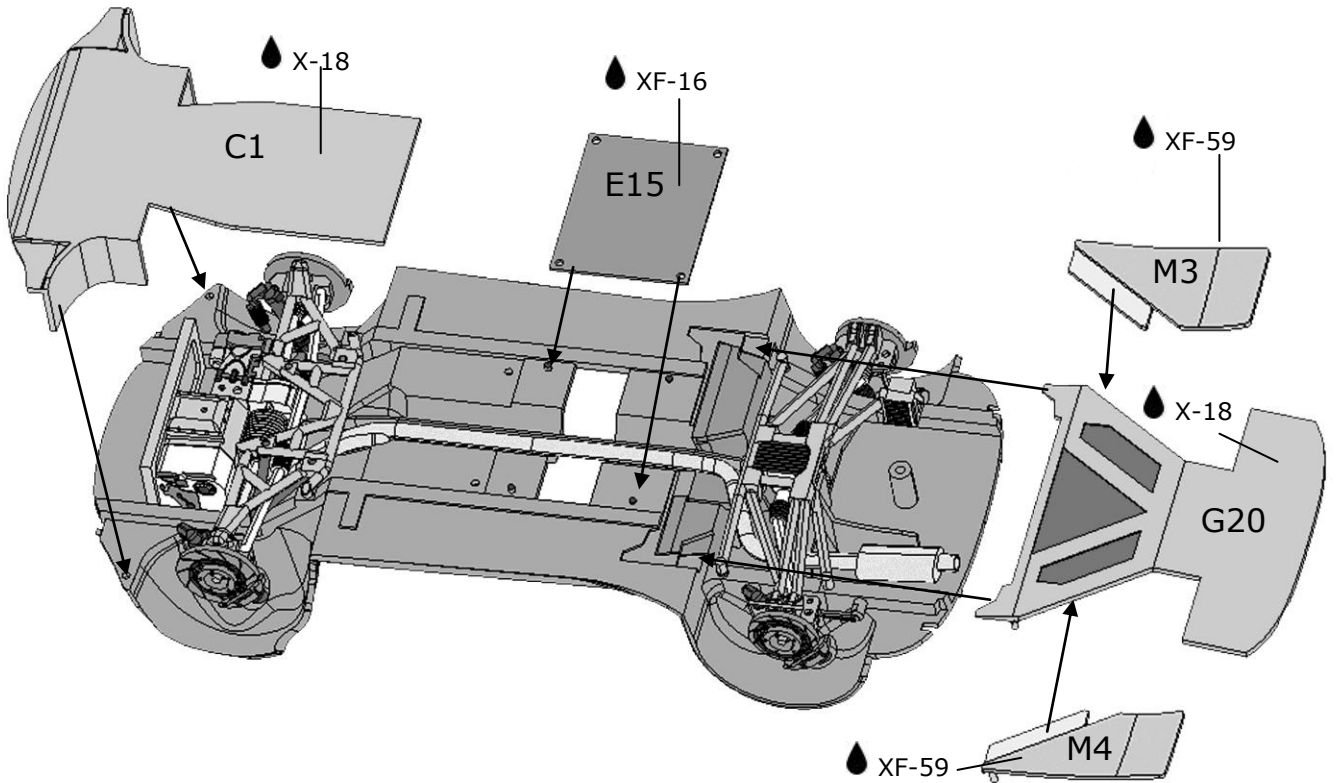

Asphalt version, for gravel version (BEL-TK001), skip to page 12-13

(J30;J31;J32;J33)

(J37;J38;J39;J40)

Car #3: HIRVONEN / LEHTINEN

LICENSE PLATE: PX11 AWN

Car #4: LATVALA / ANTTILA

LICENSE PLATE: PX60 AYT

Building instructions for Gravel transkit BEL-TK001 (sold separately)