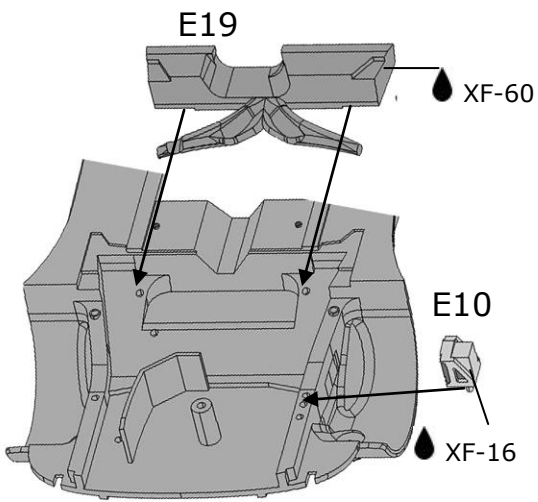

Asphalt version, for gravel version (BEL-TK001), skip to page 12-13

(J30;J31;J32;J33)

(J37;J38;J39;J40)

Car #3: HIRVONEN / LEHTINEN

LICENSE PLATE: PX11 AWN

Car #4: LATVALA / ANTTILA

LICENSE PLATE: PX60 AYT

Building instructions for Gravel transkit BEL-TK001 (sold separately)