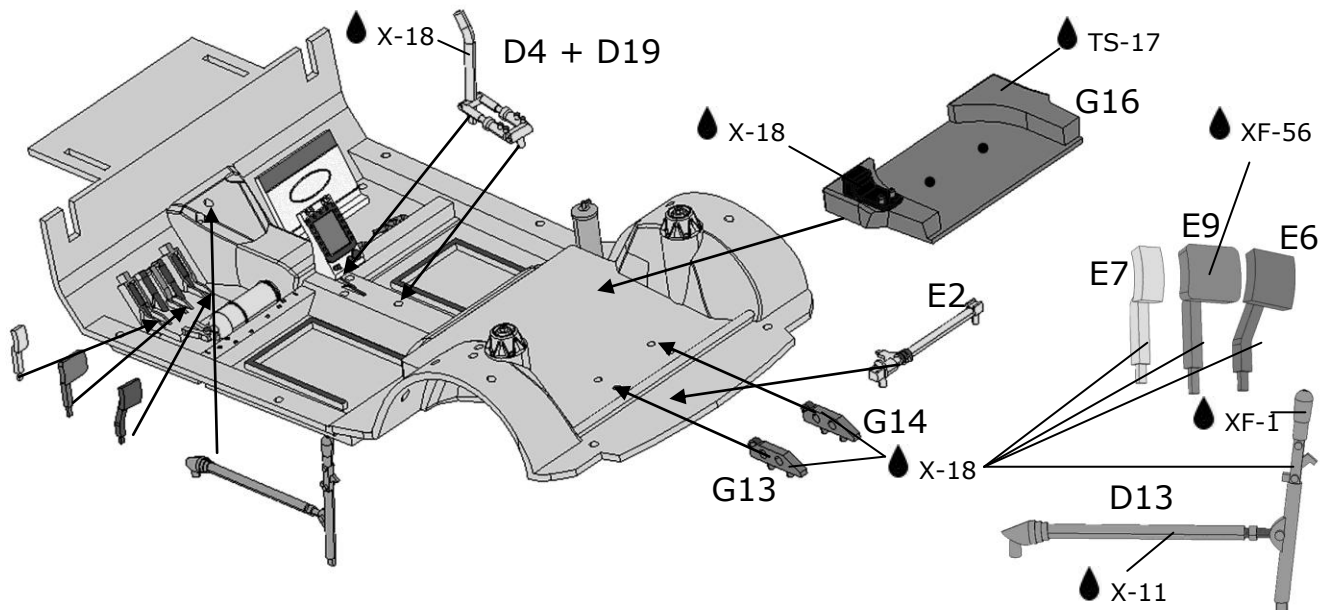

Asphalt version, for gravel version (BEL-TK001), skip to page 12-13

(J30;J31;J32;J33)

(J37;J38;J39;J40)

Car #3: HIRVONEN / LEHTINEN

LICENSE PLATE: PX11 AWN

Car #4: LATVALA / ANTTILA

LICENSE PLATE: PX60 AYT

Building instructions for Gravel transkit BEL-TK001 (sold separately)