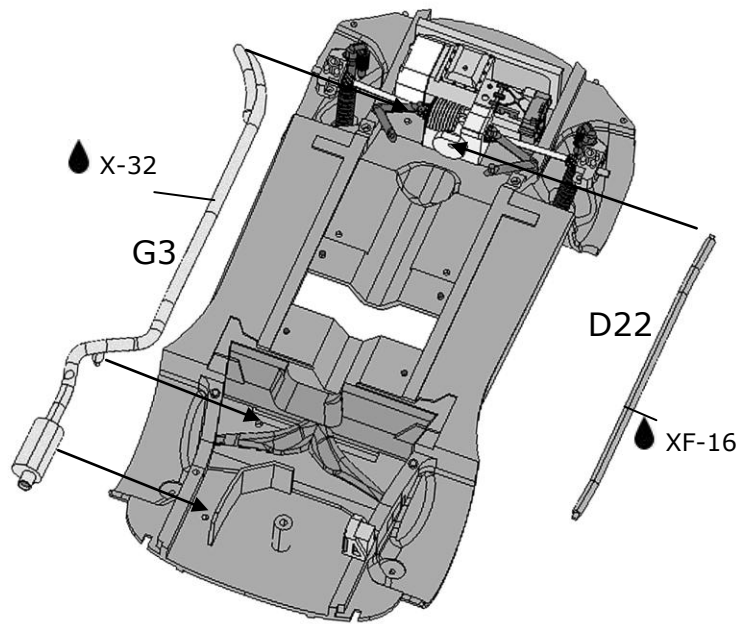

Asphalt version, for gravel version (BEL-TK001), skip to page 12-13

(J30;J31;J32;J33)

(J37;J38;J39;J40)

Car #3: HIRVONEN / LEHTINEN

LICENSE PLATE: PX11 AWN

Car #4: LATVALA / ANTTILA

LICENSE PLATE: PX60 AYT

Building instructions for Gravel transkit BEL-TK001 (sold separately)