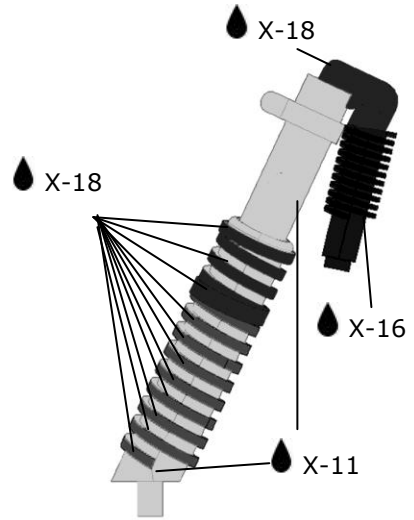

Asphalt version, for gravel version (BEL-TK001), skip to page 12-13

(J30;J31;J32;J33)

(J37;J38;J39;J40)

Car #3: HIRVONEN / LEHTINEN

LICENSE PLATE: PX11 AWN

Car #4: LATVALA / ANTTILA

LICENSE PLATE: PX60 AYT

Building instructions for Gravel transkit BEL-TK001 (sold separately)