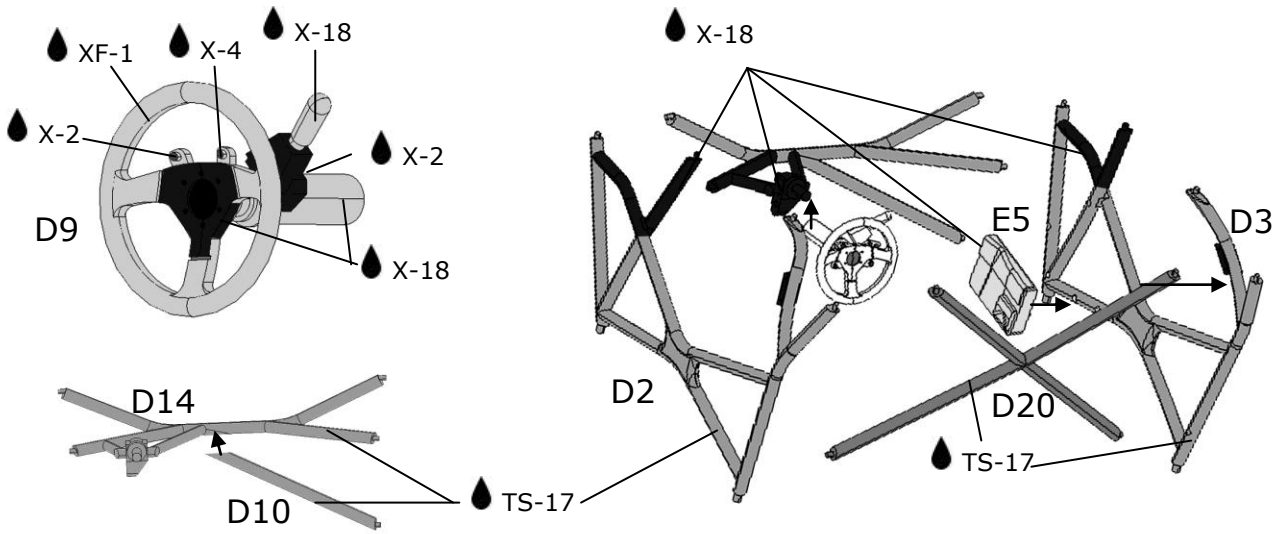

Asphalt version, for gravel version (BEL-TK001), skip to page 12-13

(J30;J31;J32;J33)

(J37;J38;J39;J40)

Car #3: HIRVONEN / LEHTINEN

LICENSE PLATE: PX11 AWN

Car #4: LATVALA / ANTTILA

LICENSE PLATE: PX60 AYT

Building instructions for Gravel transkit BEL-TK001 (sold separately)