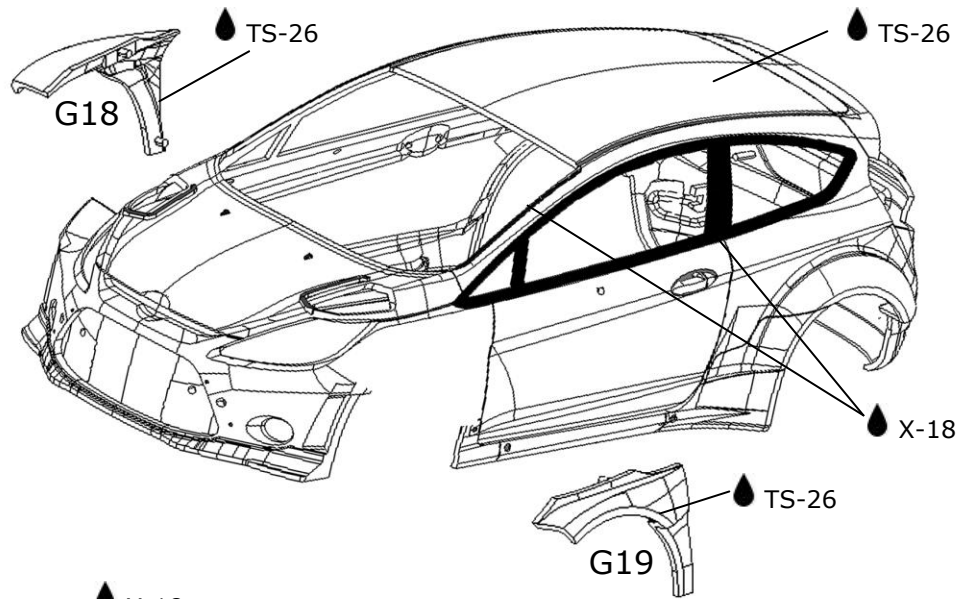

Asphalt version, for gravel version (BEL-TK001), skip to page 12-13

(J30;J31;J32;J33)

(J37;J38;J39;J40)

Car #3: HIRVONEN / LEHTINEN

LICENSE PLATE: PX11 AWN

Car #4: LATVALA / ANTTILA

LICENSE PLATE: PX60 AYT

Building instructions for Gravel transkit BEL-TK001 (sold separately)