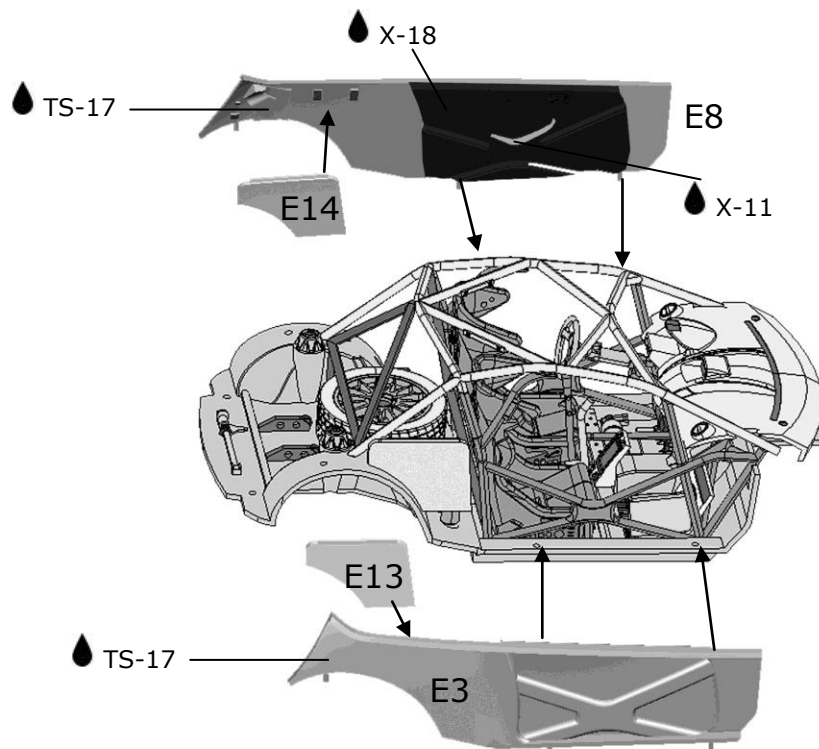

Asphalt version, for gravel version (BEL-TK001), skip to page 12-13

(J30;J31;J32;J33)

(J37;J38;J39;J40)

Car #3: HIRVONEN / LEHTINEN

LICENSE PLATE: PX11 AWN

Car #4: LATVALA / ANTTILA

LICENSE PLATE: PX60 AYT

Building instructions for Gravel transkit BEL-TK001 (sold separately)