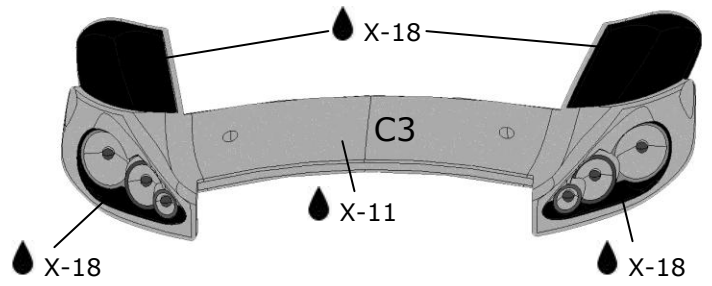

Asphalt version, for gravel version (BEL-TK001), skip to page 12-13

(J30;J31;J32;J33)

(J37;J38;J39;J40)

Car #3: HIRVONEN / LEHTINEN

LICENSE PLATE: PX11 AWN

Car #4: LATVALA / ANTTILA

LICENSE PLATE: PX60 AYT

Building instructions for Gravel transkit BEL-TK001 (sold separately)