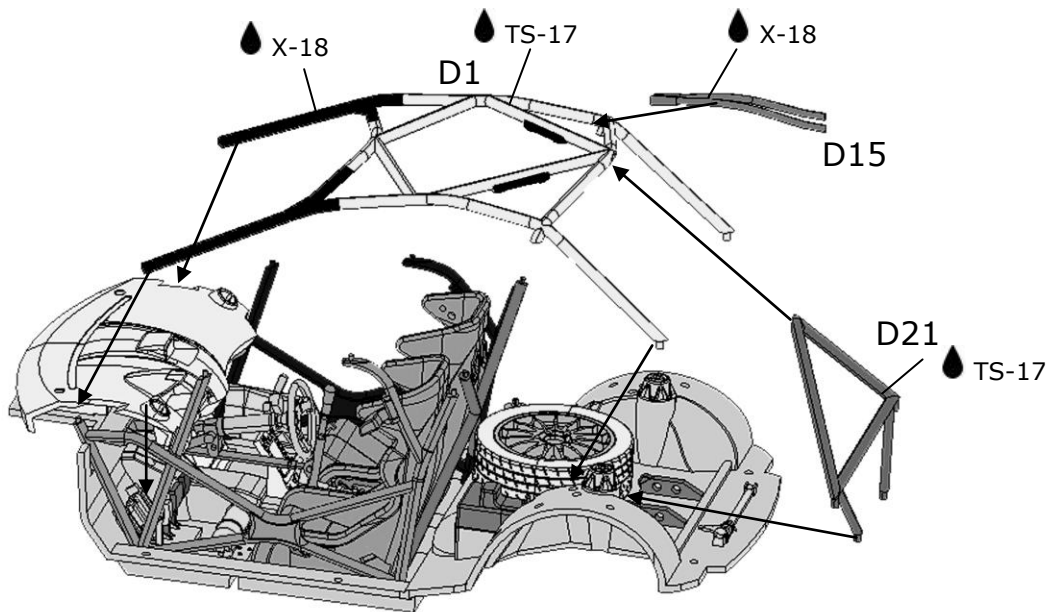

Asphalt version, for gravel version (BEL-TK001), skip to page 12-13

(J30;J31;J32;J33)

(J37;J38;J39;J40)

Car #3: HIRVONEN / LEHTINEN

LICENSE PLATE: PX11 AWN

Car #4: LATVALA / ANTTILA

LICENSE PLATE: PX60 AYT

Building instructions for Gravel transkit BEL-TK001 (sold separately)