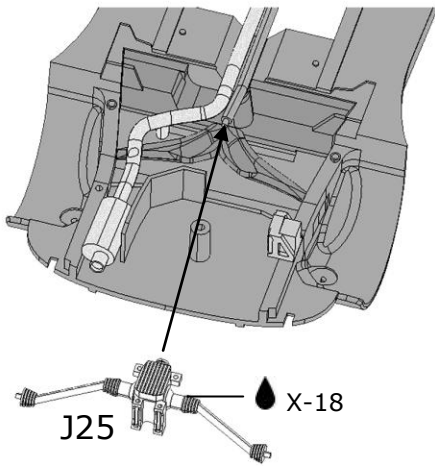

Asphalt version, for gravel version (BEL-TK001), skip to page 12-13

(J30;J31;J32;J33)

(J37;J38;J39;J40)

Car #3: HIRVONEN / LEHTINEN

LICENSE PLATE: PX11 AWN

Car #4: LATVALA / ANTTILA

LICENSE PLATE: PX60 AYT

Building instructions for Gravel transkit BEL-TK001 (sold separately)