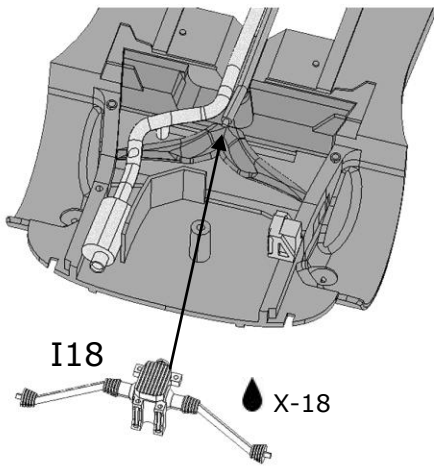

Asphalt version, for gravel version (BEL-TK001), skip to page 12-13

(J30;J31;J32;J33)

(J37;J38;J39;J40)

Car #3: HIRVONEN / LEHTINEN

LICENSE PLATE: PX11 AWN

Car #4: LATVALA / ANTTILA

LICENSE PLATE: PX60 AYT

Building instructions for Gravel transkit BEL-TK001 (sold separately)