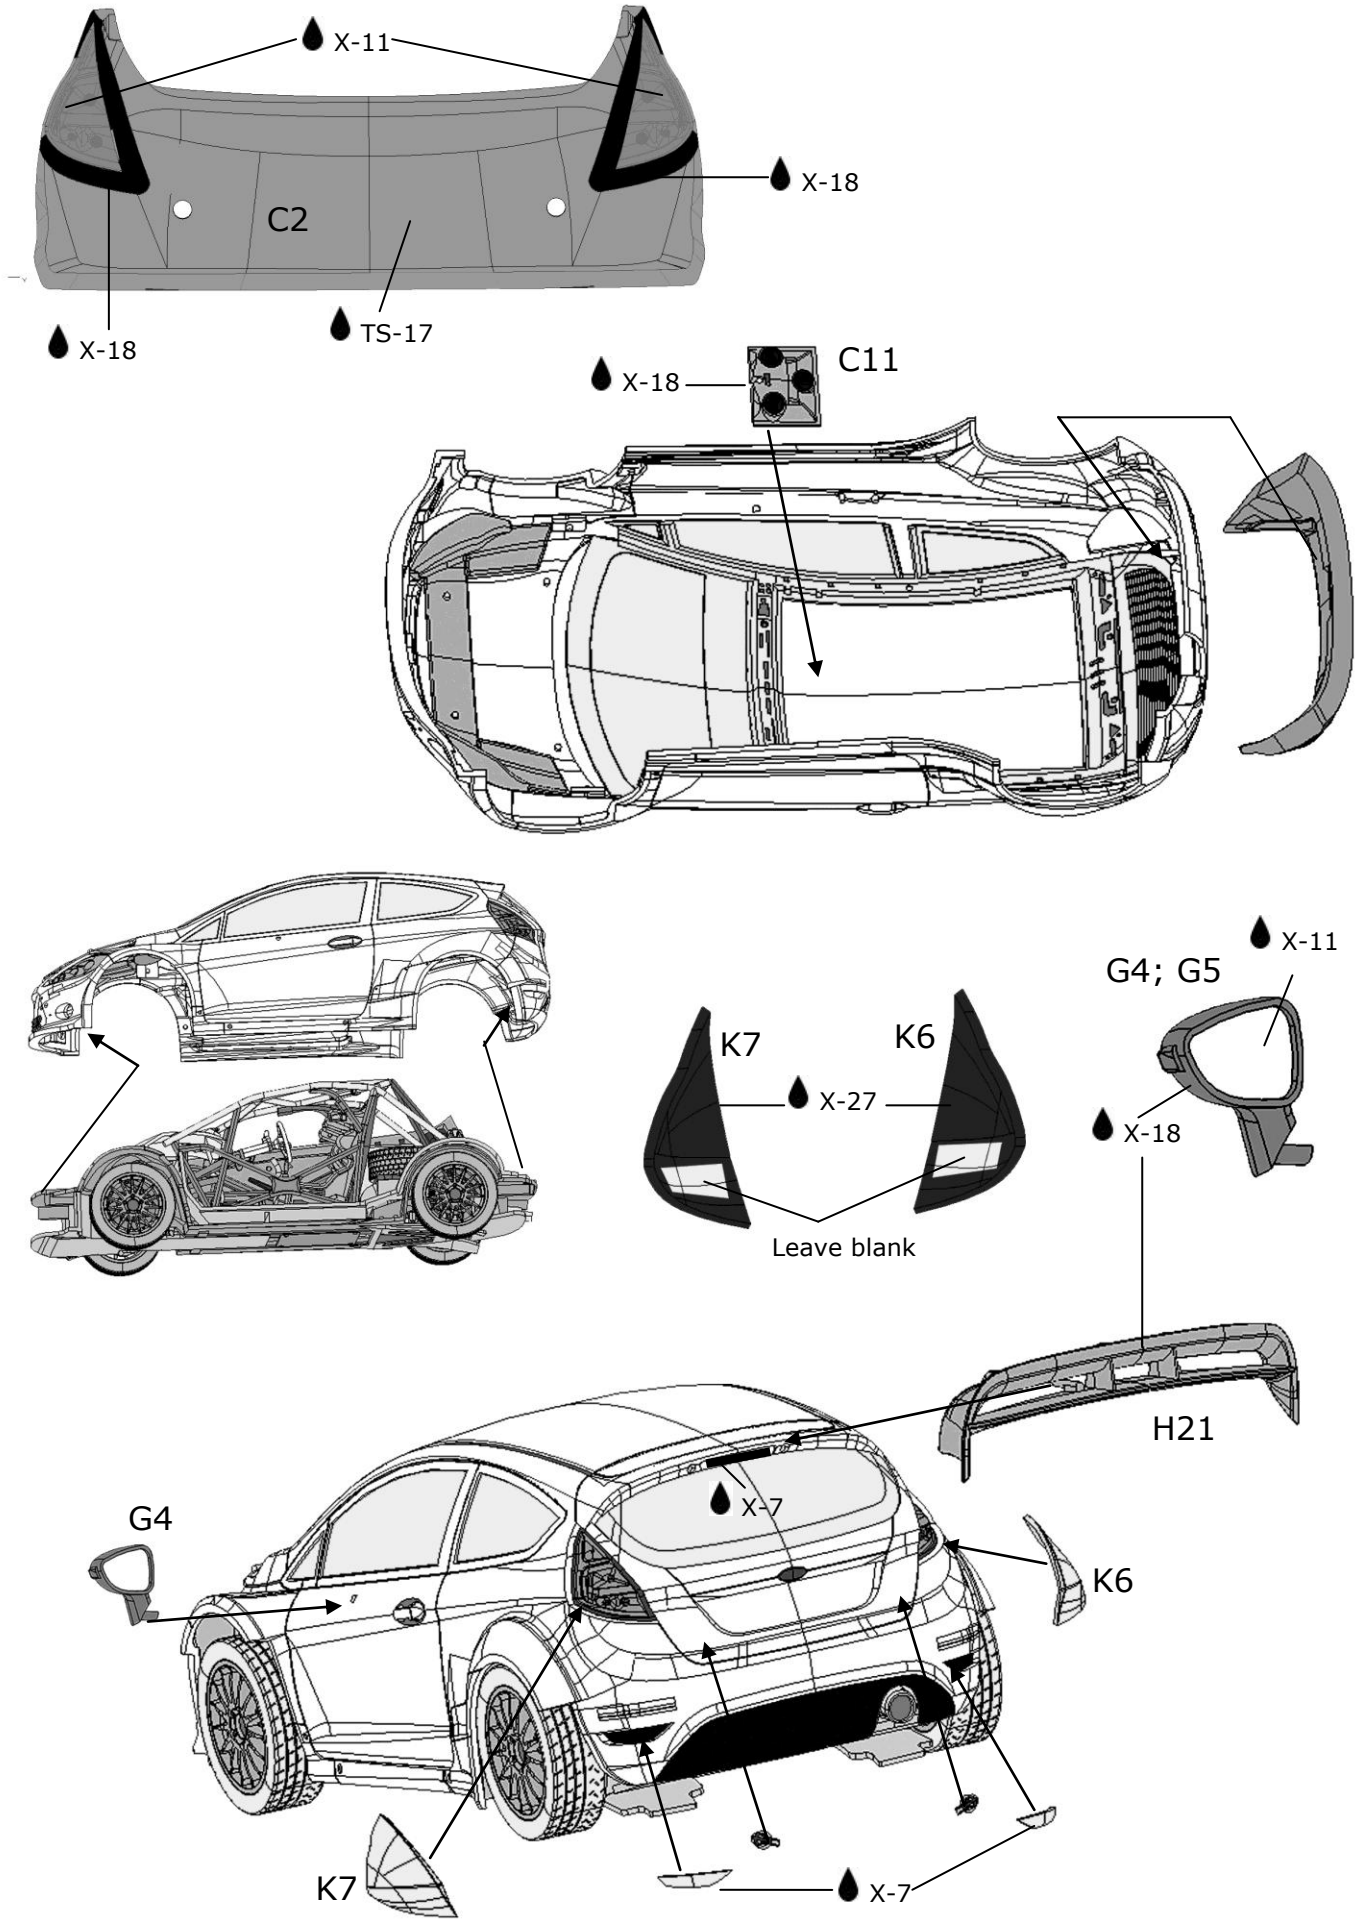

Asphalt version, for gravel version (BEL-TK001), skip to page 12-13

(J30;J31;J32;J33)

(J37;J38;J39;J40)

Car #3: HIRVONEN / LEHTINEN

LICENSE PLATE: PX11 AWN

Car #4: LATVALA / ANTTILA

LICENSE PLATE: PX60 AYT

Building instructions for Gravel transkit BEL-TK001 (sold separately)