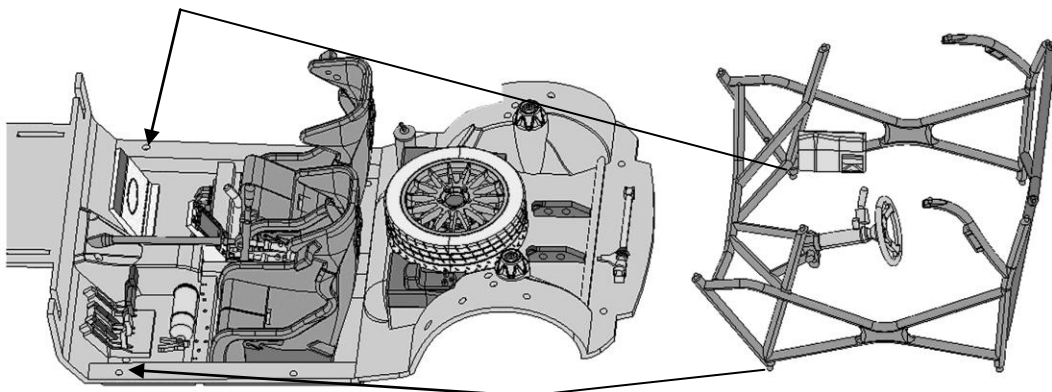

Asphalt version, for gravel version (BEL-TK001), skip to page 12-13

(J30;J31;J32;J33)

(J37;J38;J39;J40)

Car #3: HIRVONEN / LEHTINEN

LICENSE PLATE: PX11 AWN

Car #4: LATVALA / ANTTILA

LICENSE PLATE: PX60 AYT

Building instructions for Gravel transkit BEL-TK001 (sold separately)