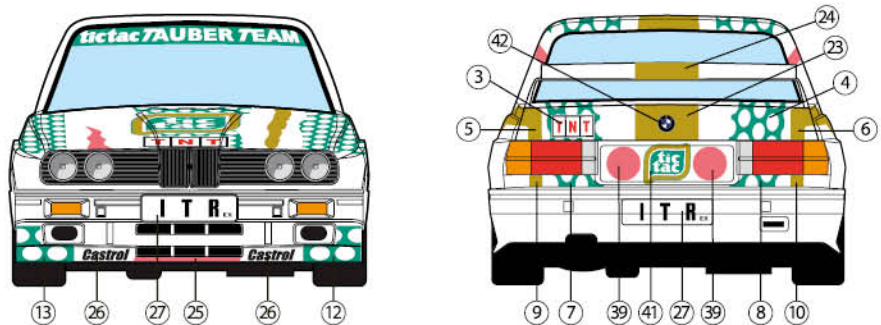

OTHER DECALCAS PRODUCTS:

decalcas

DCL-DEC005

MARKING

BMW M3 E30 Tic Tac Tauber Team

DTM 1991
#43 - ALLEN BERG

PAINT AND RIMS GUIDE

DTM 1991 #43 ALLEN BERG

DTM 1991 #43 ALLEN BERG

We recommend removing
the bonnet fasteners
to be able to put these
decals correctly

We recommend removing
the bonnet fasteners to be
able to put this decals
correctly