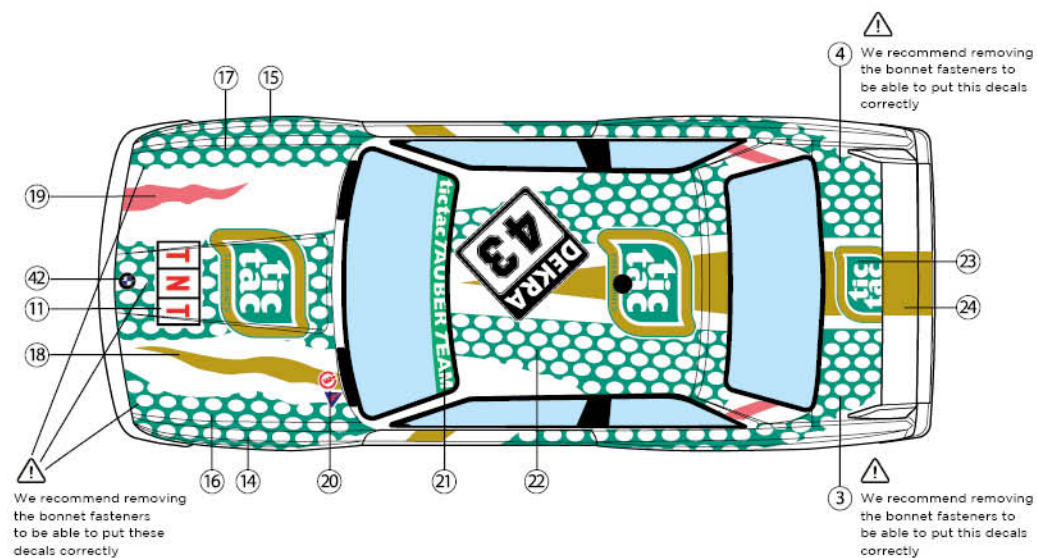

OTHER DECALCAS PRODUCTS:

decalcas

DCL-DEC005

MARKING

BMW M3 E30 Tic Tac Tauber Team

DTM 1991
#43 - ALLEN BERG

PAINT AND RIMS GUIDE

DTM 1991 #43 ALLEN BERG

DTM 1991 #43 ALLEN BERG

We recommend removing
the bonnet fasteners
to be able to put these
decals correctly

We recommend removing
the bonnet fasteners to be
able to put this decals
correctly