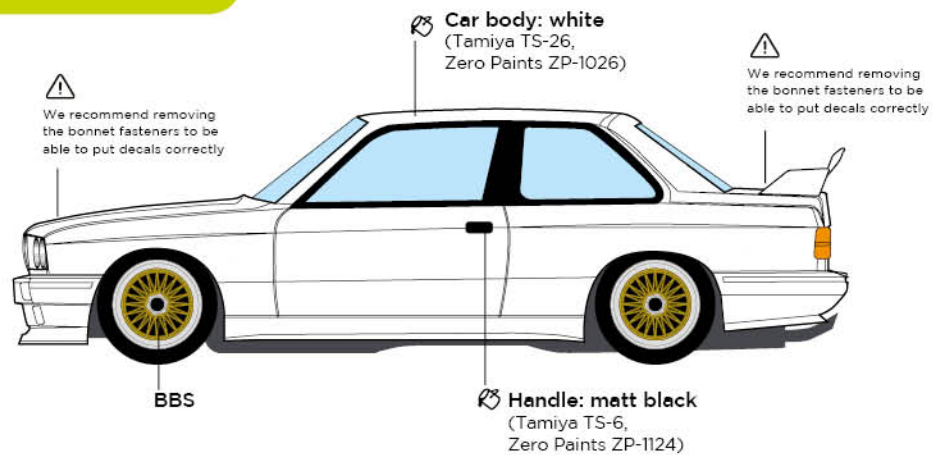

OTHER DECALCAS PRODUCTS:

decalcas

DCL-DEC005

MARKING

BMW M3 E30 Tic Tac Tauber Team

DTM 1991
#43 - ALLEN BERG

PAINT AND RIMS GUIDE

DTM 1991 #43 ALLEN BERG