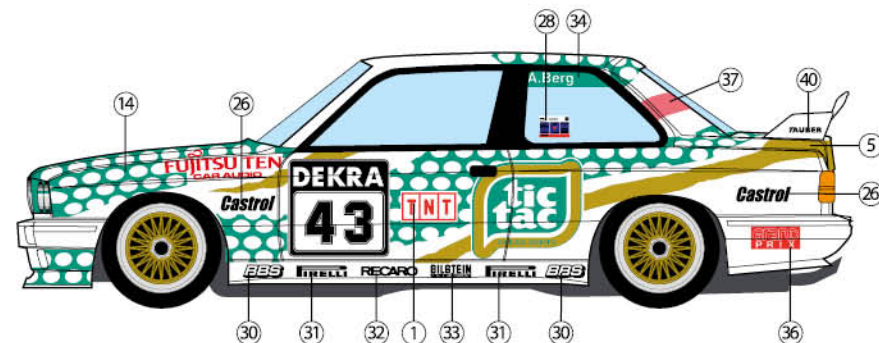

OTHER DECALCAS PRODUCTS:

decalcas

DCL-DEC005

MARKING

BMW M3 E30 Tic Tac Tauber Team

DTM 1991
#43 - ALLEN BERG

PAINT AND RIMS GUIDE

DTM 1991 #43 ALLEN BERG

DTM 1991 #43 ALLEN BERG

We recommend removing
the bonnet fasteners
to be able to put these
decals correctly

We recommend removing
the bonnet fasteners to be
able to put this decals
correctly