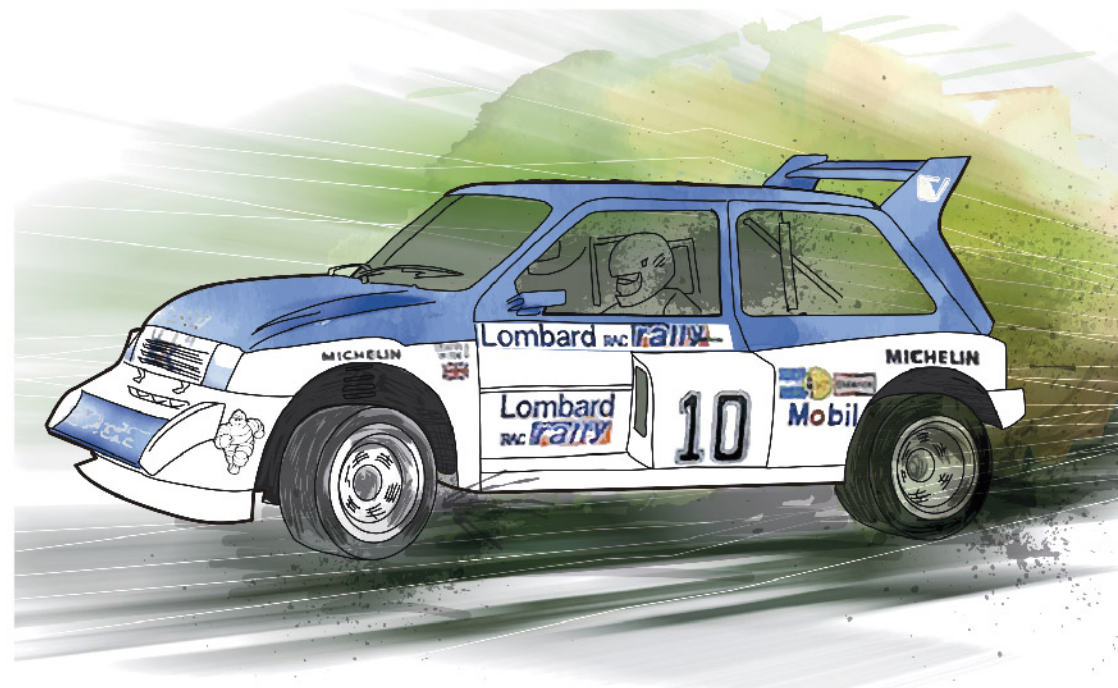

OTHER DECALCAS PRODUCTS:

decalcas

DCL-DEC039

MARKING

1/24 MG Metro 6r4 Austin Rallying

41. Lombard RAC Rally 1985
#10 - TONY POND + ROB ARTHUR (third)

41. Lombard RAC Rally 1985

#10 - TONY POND + ROB ARTHUR (third)

COLORS:

 White and blue set (Zero Paints ZP-1530)