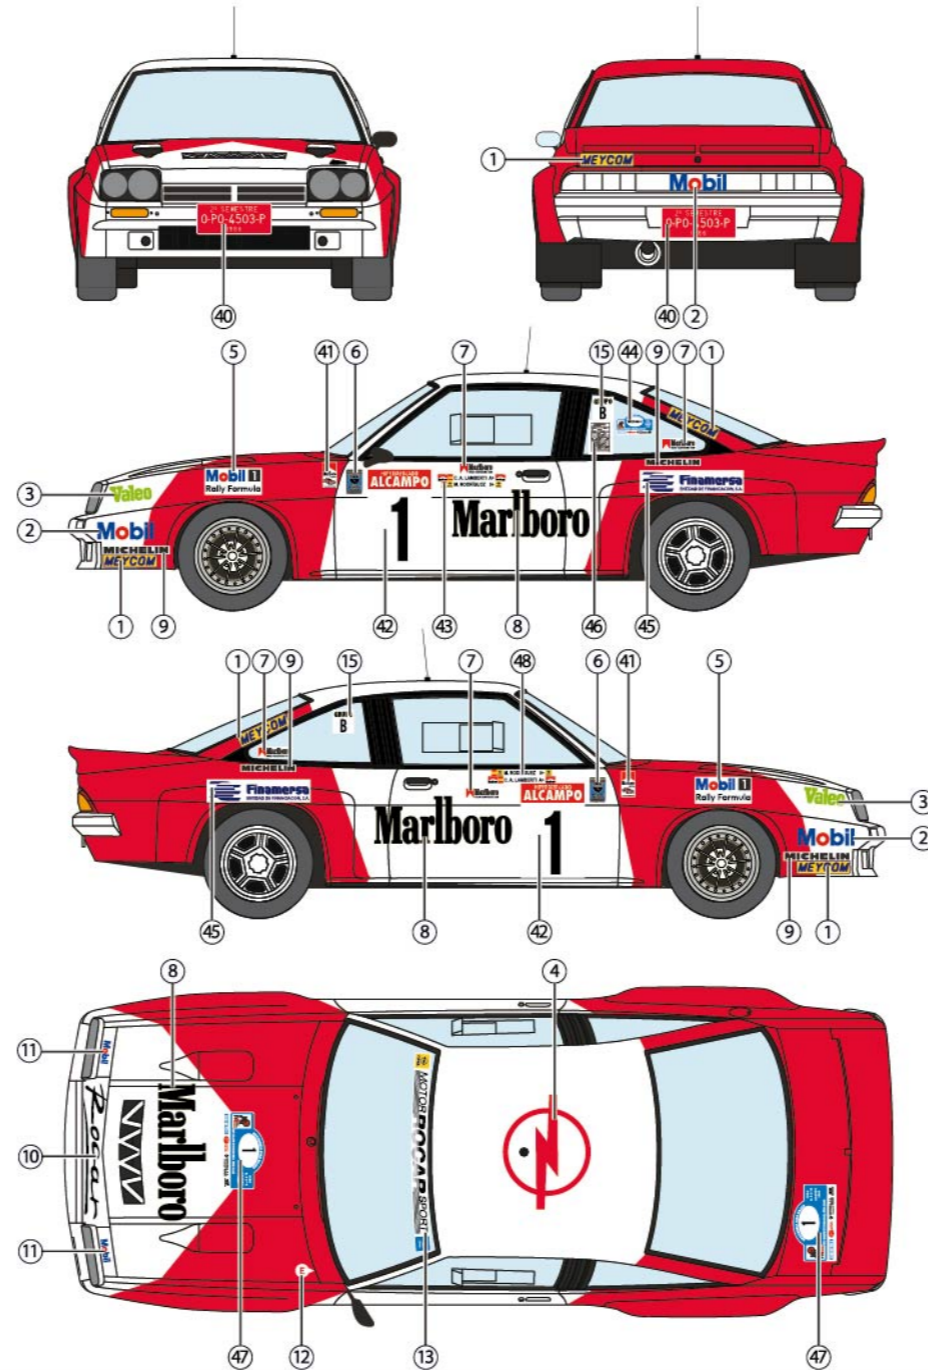

## X Rally El Corte Inglés 1986

#7 - CARLOS ALONSO-LAMBERTI + JOSÉ MANUEL SARMIENTO (third)

White  
(Zero Paints ZP-1026)

Orange fluor  
(Zero Paints ZP-1066)

• Use double-focus  
headlamps and rims  
available as Decalcas  
"DCL-PAR002  
Conrero set up 1"

# decalcas

DCL-DEC018

MARKING

## Opel Manta 400 Escudería Drago Rallye

22 Rally Internacional Rías Baixas 1986

#1 - CARLOS ALONSO-LAMBERTI + MANUEL RODRÍGUEZ PÉREZ (winner)

X Rally El Corte Inglés 1986

#7 - CARLOS ALONSO-LAMBERTI + JOSÉ MANUEL SARMIENTO (third)

## 22 Rally Internacional Rías Baixas 1986

#1 - CARLOS ALONSO-LAMBERTI + MANUEL RODRÍGUEZ PÉREZ (winner)

White  
(Zero Paints ZP-1026)

Orange fluor  
(Zero Paints ZP-1066)

• Use double-focus  
headlamps and front rims  
available as Decalcas  
"DCL-PAR002  
Conrero set up 1"