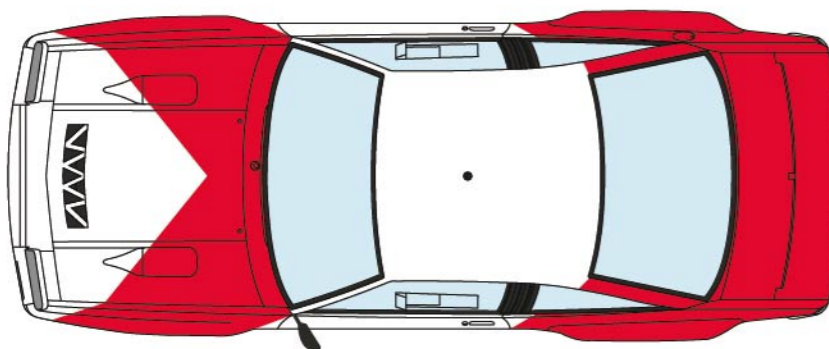

## X Rally El Corte Inglés 1986

#7 - CARLOS ALONSO-LAMBERTI + JOSÉ MANUEL SARMIENTO (third)

White  
(Zero Paints ZP-1026)

Orange fluor  
(Zero Paints ZP-1066)

• Use double-focus  
headlamps and rims  
available as Decalcas  
"DCL-PAR002  
Conrero set up 1"