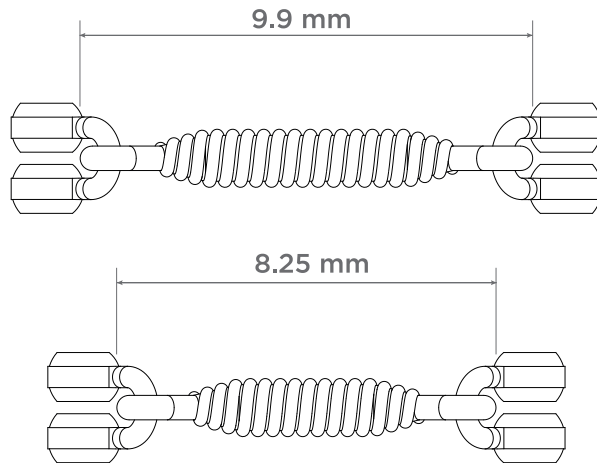

# DCL-PAR152

### PAINTS:

 STEEL  
(N5-C054 by Number Five)

### NOTE:

This parts faithfully reproduce the springs for use in scale models, but they are not real springs.