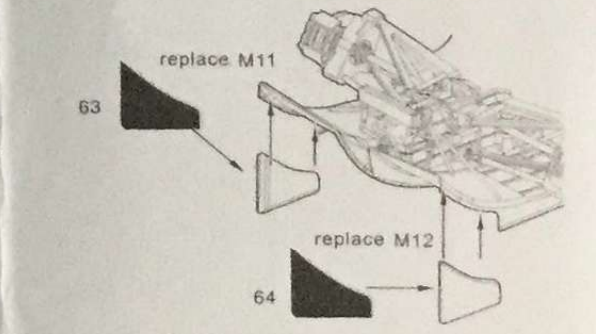

1/20 TEAM LOTUS 97T RENAULT

PORTUGUESE GP 1985

FOR FUJIMI (090641)

HOBBY DESIGN HD02-0160

replace 取代