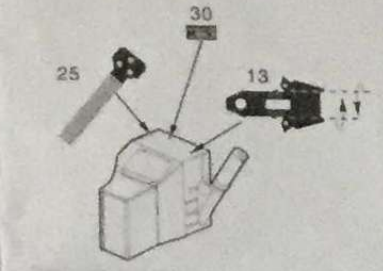

1/20 TEAM LOTUS 97T RENAULT

PORTUGUESE GP 1985

FOR FUJIMI (090641)

HOBBY DESIGN HD02-0160

replace 取代