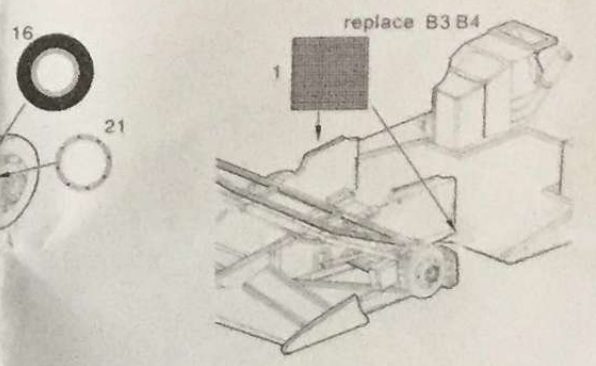

1/20 TEAM LOTUS 97T RENAULT

PORTUGUESE GP 1985

FOR FUJIMI (090641)

HOBBY DESIGN HD02-0160

replace 取代