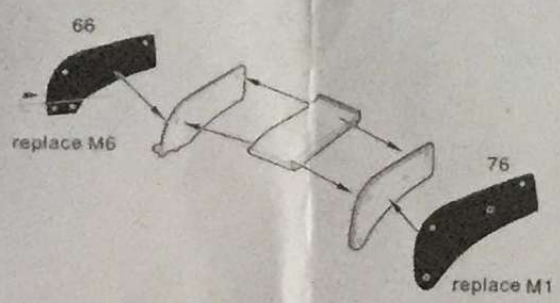

1/20 TEAM LOTUS 97T RENAULT

PORTUGUESE GP 1985

FOR FUJIMI (090641)

HOBBY DESIGN HD02-0160

replace 取代