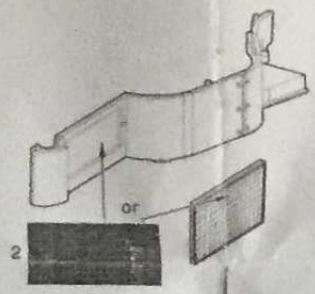

1/20 TEAM LOTUS 97T RENAULT

PORTUGUESE GP 1985

FOR FUJIMI (090641)

HOBBY DESIGN HD02-0160

replace 取代