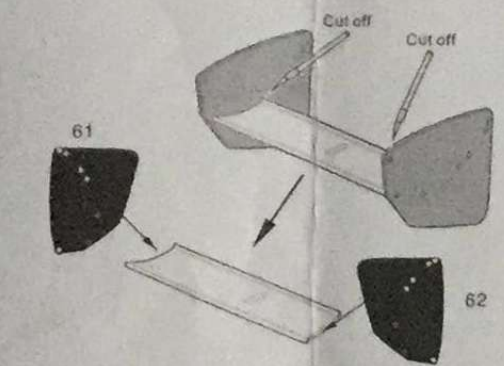

1/20 TEAM LOTUS 97T RENAULT

PORTUGUESE GP 1985

FOR FUJIMI (090641)

HOBBY DESIGN HD02-0160

replace 取代