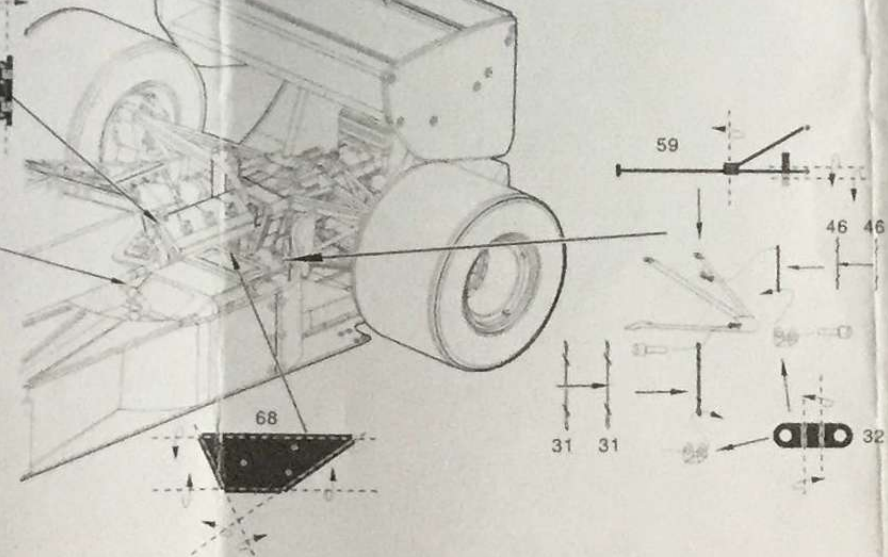

1/20 TEAM LOTUS 97T RENAULT

PORTUGUESE GP 1985

FOR FUJIMI (090641)

HOBBY DESIGN HD02-0160

replace 取代