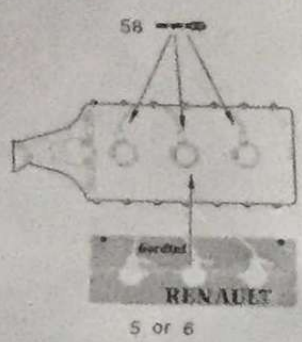

1/20 TEAM LOTUS 97T RENAULT

PORTUGUESE GP 1985

FOR FUJIMI (090641)

HOBBY DESIGN HD02-0160

replace 取代