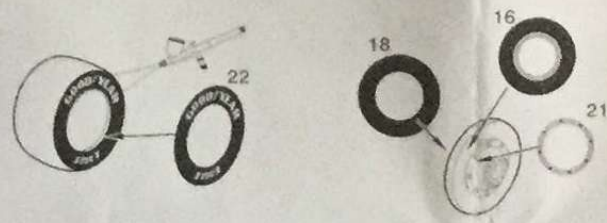

1/20 TEAM LOTUS 97T RENAULT

PORTUGUESE GP 1985

FOR FUJIMI (090641)

HOBBY DESIGN HD02-0160

replace 取代