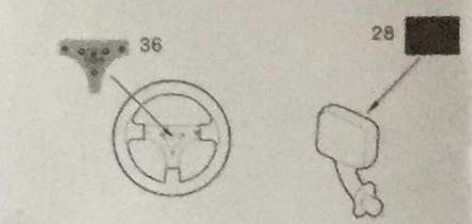

1/20 TEAM LOTUS 97T RENAULT

PORTUGUESE GP 1985

FOR FUJIMI (090641)

HOBBY DESIGN HD02-0160

replace 取代