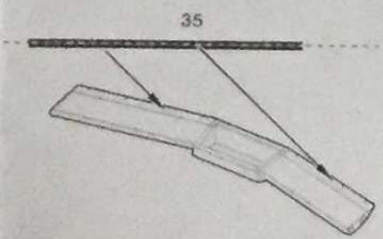

1/20 TEAM LOTUS 97T RENAULT

PORTUGUESE GP 1985

FOR FUJIMI (090641)

HOBBY DESIGN HD02-0160

replace 取代