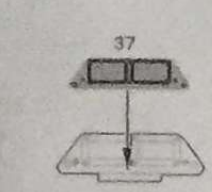

1/20 TEAM LOTUS 97T RENAULT

PORTUGUESE GP 1985

FOR FUJIMI (090641)

HOBBY DESIGN HD02-0160

replace 取代