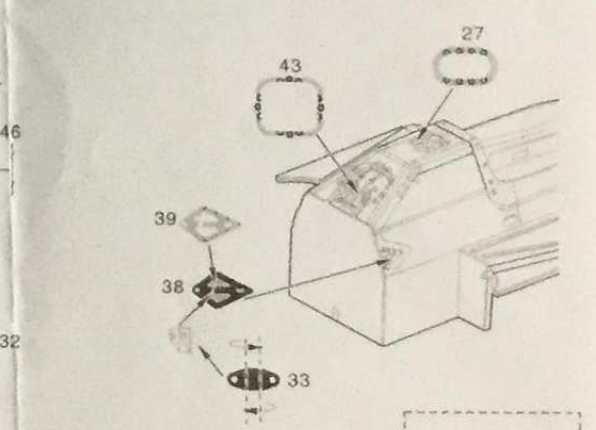

1/20 TEAM LOTUS 97T RENAULT

PORTUGUESE GP 1985

FOR FUJIMI (090641)

HOBBY DESIGN HD02-0160

replace 取代