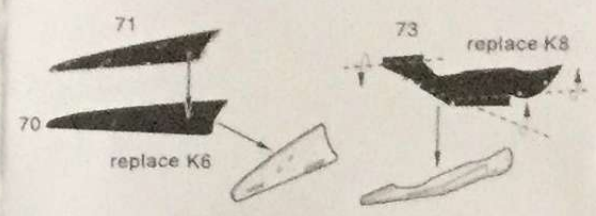

1/20 TEAM LOTUS 97T RENAULT

PORTUGUESE GP 1985

FOR FUJIMI (090641)

HOBBY DESIGN HD02-0160

replace 取代