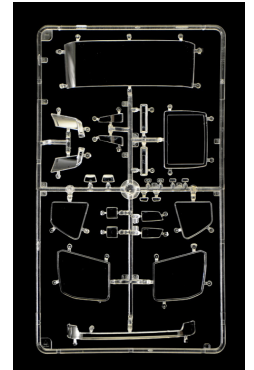

No 3940 model kit
modèle réduit

1:24 scale
échelle

100%
NEW
MOULDS

Volvo FH16 Globetrotter XL

Models generation 2.0. Perfect in any detail

A very special kit for a very special truck

The Volvo FH is the highest expression, in terms of development and technology, of the famous commercial and industrial vehicles brand. Its modern and eye-catching design has been made to optimize aerodynamics, to minimize consumption and to ensure the highest standards of operational efficiency. The cabin has been developed to offer the highest active and passive safety standards. The vehicle is also equipped with modern driving assistance and risk prevention systems.

There are several possibilities for customizing the vehicle in order to respond promptly and precisely to any kind of transportation needs.

- Photoetched fret
- Rubber Tires
- Highly detailed model

3D Simulation

Engine and interiors highly detailed

Photoetched details