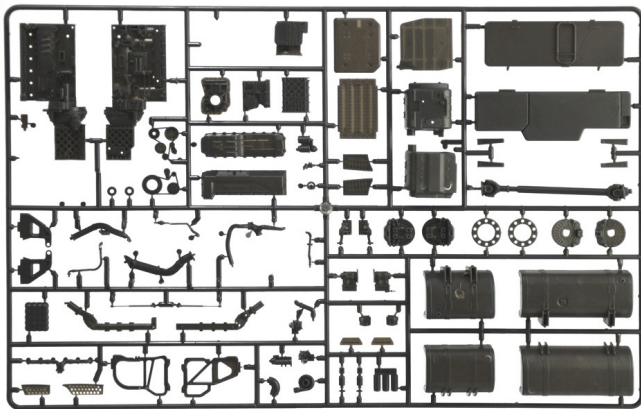

No 3940 model kit
modèle réduit

1:24 scale
échelle

100%
NEW
MOULDS

Volvo FH16 Globetrotter XL

Models generation 2.0. Perfect in any detail

A very special kit for a very special truck

The Volvo FH is the highest expression, in terms of development and technology, of the famous commercial and industrial vehicles brand. Its modern and eye-catching design has been made to optimize aerodynamics, to minimize consumption and to ensure the highest standards of operational efficiency. The cabin has been developed to offer the highest active and passive safety standards. The vehicle is also equipped with modern driving assistance and risk prevention systems.

There are several possibilities for customizing the vehicle in order to respond promptly and precisely to any kind of transportation needs.

- Photoetched fret
- Rubber Tires
- Highly detailed model

3D Simulation

Engine and interiors highly detailed

Photoetched details