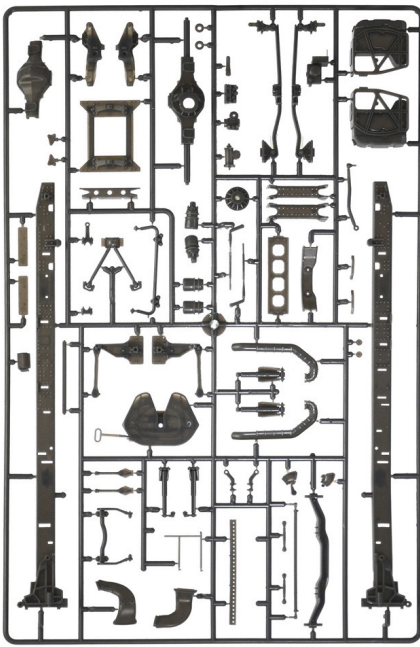

No 3940 model kit
modèle réduit

1:24 scale
échelle

100%
NEW
MOULDS

Volvo FH16 Globetrotter XL

Models generation 2.0. Perfect in any detail

A very special kit for a very special truck

The Volvo FH is the highest expression, in terms of development and technology, of the famous commercial and industrial vehicles brand. Its modern and eye-catching design has been made to optimize aerodynamics, to minimize consumption and to ensure the highest standards of operational efficiency. The cabin has been developed to offer the highest active and passive safety standards. The vehicle is also equipped with modern driving assistance and risk prevention systems.

There are several possibilities for customizing the vehicle in order to respond promptly and precisely to any kind of transportation needs.

- Photoetched fret
- Rubber Tires
- Highly detailed model

3D Simulation

Engine and interiors highly detailed

Photoetched details