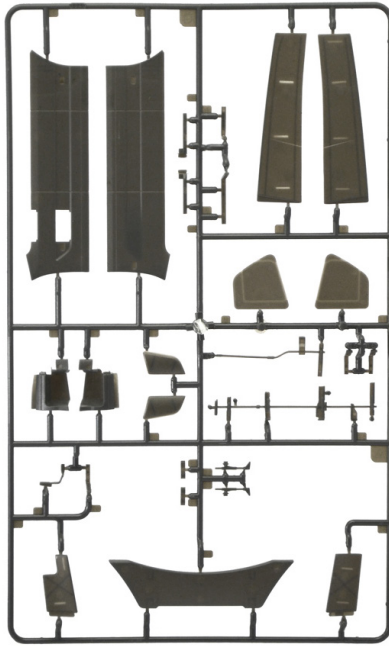

No 3940 model kit
modèle réduit

1:24 scale
échelle

100%
NEW
MOULDS

Volvo FH16 Globetrotter XL

Models generation 2.0. Perfect in any detail

A very special kit for a very special truck

The Volvo FH is the highest expression, in terms of development and technology, of the famous commercial and industrial vehicles brand. Its modern and eye-catching design has been made to optimize aerodynamics, to minimize consumption and to ensure the highest standards of operational efficiency. The cabin has been developed to offer the highest active and passive safety standards. The vehicle is also equipped with modern driving assistance and risk prevention systems.

There are several possibilities for customizing the vehicle in order to respond promptly and precisely to any kind of transportation needs.

- Photoetched fret
- Rubber Tires
- Highly detailed model

3D Simulation

Engine and interiors highly detailed

Photoetched details