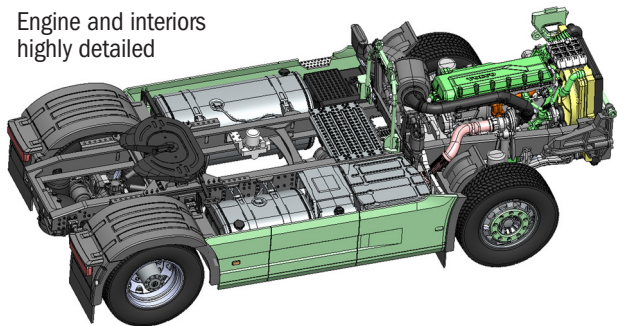

No 3940 model kit
modèle réduit

1:24 scale
échelle

100%
NEW
MOULDS

Volvo FH16 Globetrotter XL

Models generation 2.0. Perfect in any detail

A very special kit for a very special truck

The Volvo FH is the highest expression, in terms of development and technology, of the famous commercial and industrial vehicles brand. Its modern and eye-catching design has been made to optimize aerodynamics, to minimize consumption and to ensure the highest standards of operational efficiency. The cabin has been developed to offer the highest active and passive safety standards. The vehicle is also equipped with modern driving assistance and risk prevention systems.

There are several possibilities for customizing the vehicle in order to respond promptly and precisely to any kind of transportation needs.

- Photoetched fret
- Rubber Tires
- Highly detailed model

3D Simulation

Engine and interiors highly detailed

Photoetched details