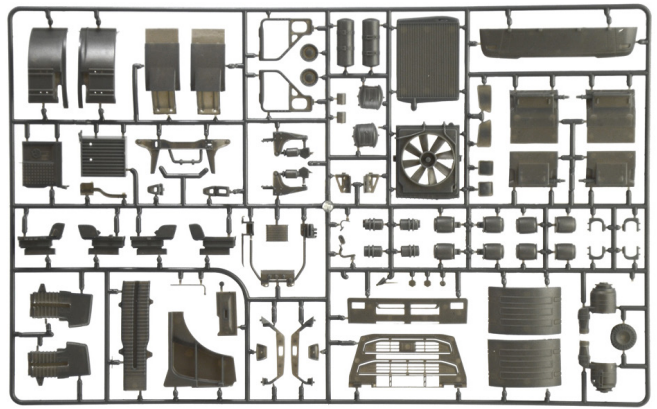

No 3940 model kit
modèle réduit

1:24 scale
échelle

100%
NEW
MOULDS

Volvo FH16 Globetrotter XL

Models generation 2.0. Perfect in any detail

A very special kit for a very special truck

The Volvo FH is the highest expression, in terms of development and technology, of the famous commercial and industrial vehicles brand. Its modern and eye-catching design has been made to optimize aerodynamics, to minimize consumption and to ensure the highest standards of operational efficiency. The cabin has been developed to offer the highest active and passive safety standards. The vehicle is also equipped with modern driving assistance and risk prevention systems.

There are several possibilities for customizing the vehicle in order to respond promptly and precisely to any kind of transportation needs.

- Photoetched fret
- Rubber Tires
- Highly detailed model

3D Simulation

Engine and interiors highly detailed

Photoetched details