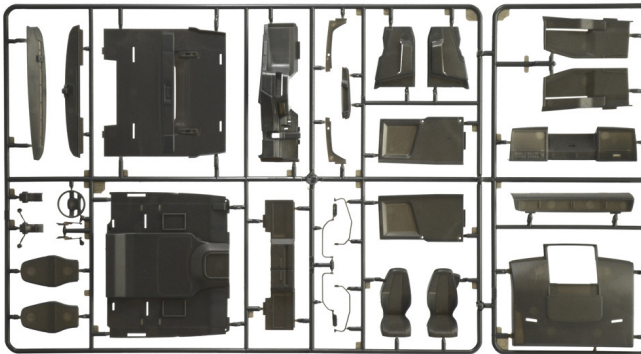

No 3940 model kit
modèle réduit

1:24 scale
échelle

100%
NEW
MOULDS

Volvo FH16 Globetrotter XL

Models generation 2.0. Perfect in any detail

A very special kit for a very special truck

The Volvo FH is the highest expression, in terms of development and technology, of the famous commercial and industrial vehicles brand. Its modern and eye-catching design has been made to optimize aerodynamics, to minimize consumption and to ensure the highest standards of operational efficiency. The cabin has been developed to offer the highest active and passive safety standards. The vehicle is also equipped with modern driving assistance and risk prevention systems.

There are several possibilities for customizing the vehicle in order to respond promptly and precisely to any kind of transportation needs.

- Photoetched fret
- Rubber Tires
- Highly detailed model

3D Simulation

Engine and interiors highly detailed

Photoetched details