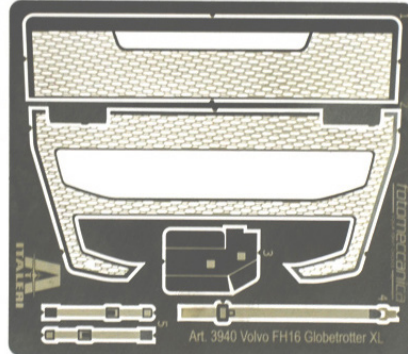

No 3940 model kit
modèle réduit

1:24 scale
échelle

100%
NEW
MOULDS

Volvo FH16 Globetrotter XL

Models generation 2.0. Perfect in any detail

A very special kit for a very special truck

The Volvo FH is the highest expression, in terms of development and technology, of the famous commercial and industrial vehicles brand. Its modern and eye-catching design has been made to optimize aerodynamics, to minimize consumption and to ensure the highest standards of operational efficiency. The cabin has been developed to offer the highest active and passive safety standards. The vehicle is also equipped with modern driving assistance and risk prevention systems.

There are several possibilities for customizing the vehicle in order to respond promptly and precisely to any kind of transportation needs.

- Photoetched fret
- Rubber Tires
- Highly detailed model

3D Simulation

Engine and interiors highly detailed

Photoetched details