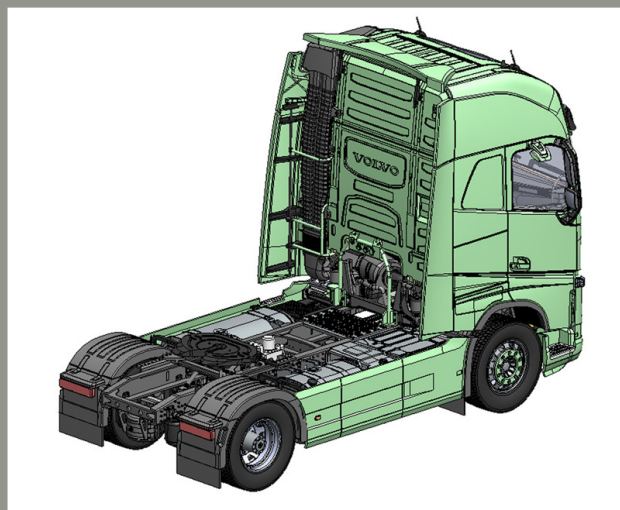

No 3940 model kit
modèle réduit

1:24 scale
échelle

100%
NEW
MOULDS

Volvo FH16 Globetrotter XL

Models generation 2.0. Perfect in any detail

A very special kit for a very special truck

The Volvo FH is the highest expression, in terms of development and technology, of the famous commercial and industrial vehicles brand. Its modern and eye-catching design has been made to optimize aerodynamics, to minimize consumption and to ensure the highest standards of operational efficiency. The cabin has been developed to offer the highest active and passive safety standards. The vehicle is also equipped with modern driving assistance and risk prevention systems.

There are several possibilities for customizing the vehicle in order to respond promptly and precisely to any kind of transportation needs.

- Photoetched fret
- Rubber Tires
- Highly detailed model

3D Simulation

Engine and interiors highly detailed

Photoetched details