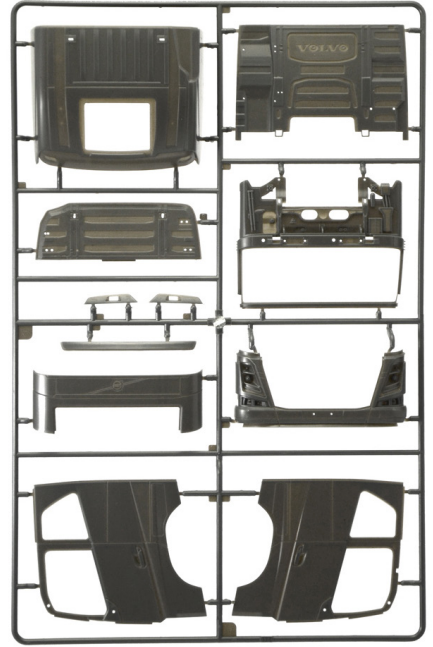

No 3940 model kit
modèle réduit

1:24 scale
échelle

100%
NEW
MOULDS

Volvo FH16 Globetrotter XL

Models generation 2.0. Perfect in any detail

A very special kit for a very special truck

The Volvo FH is the highest expression, in terms of development and technology, of the famous commercial and industrial vehicles brand. Its modern and eye-catching design has been made to optimize aerodynamics, to minimize consumption and to ensure the highest standards of operational efficiency. The cabin has been developed to offer the highest active and passive safety standards. The vehicle is also equipped with modern driving assistance and risk prevention systems.

There are several possibilities for customizing the vehicle in order to respond promptly and precisely to any kind of transportation needs.

- Photoetched fret
- Rubber Tires
- Highly detailed model

3D Simulation

Engine and interiors highly detailed

Photoetched details