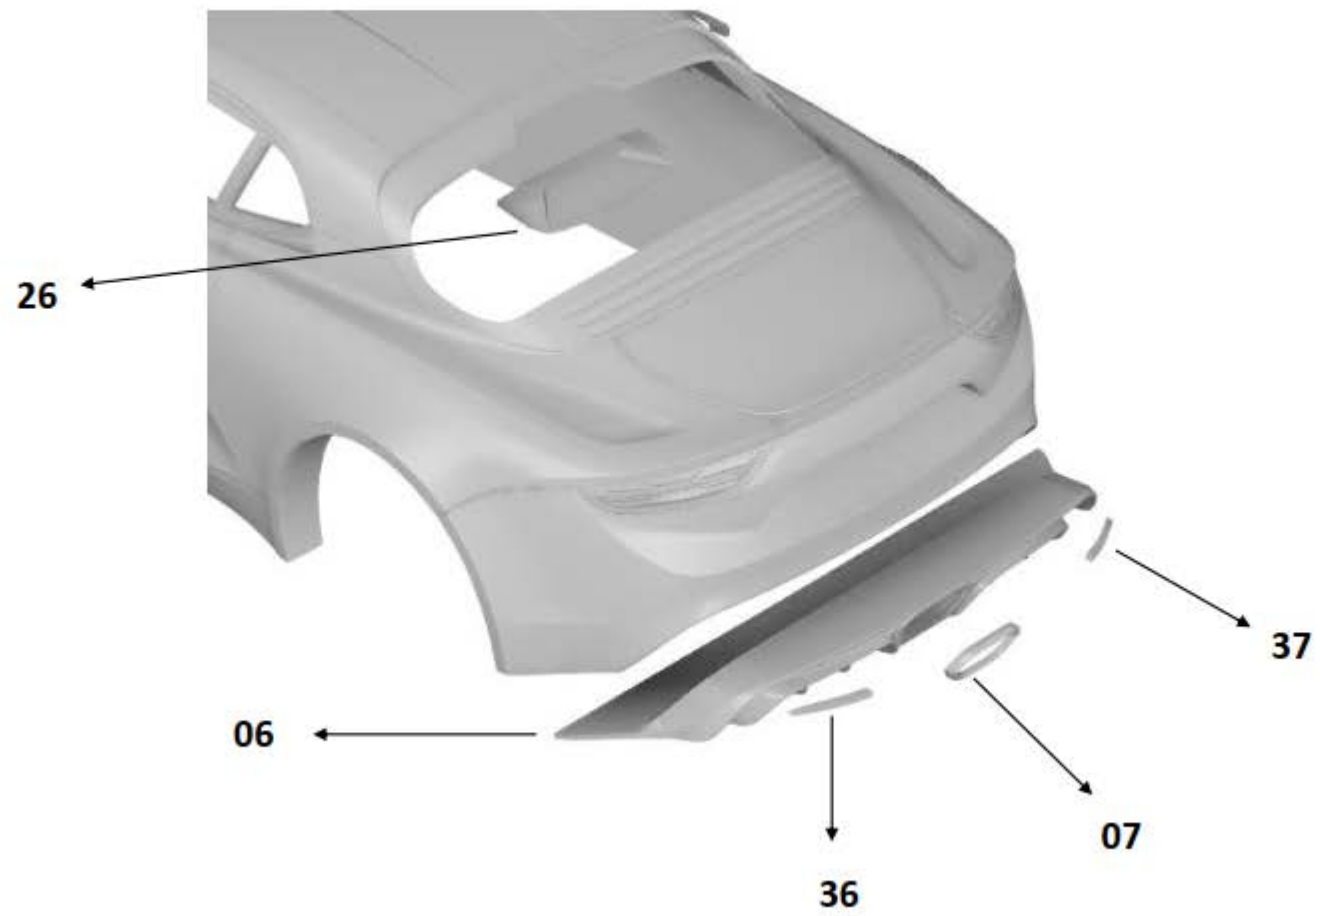

Decal description:

- 1) Side panel script
- 2) Wheel center logo
- 3) Parking sensors (4 front, 4 rear)
- 4) Tow Hook front
- 5) Side panel script (alternative)
- 6) Front bumper logo
- 7) Rear logo
- 8) Optional rear logo
- 9) Wheel script (you need only 4, but there are a few extras here 😊)
- 10) Steering wheel center
- 11) Dashboard buttons (small red one is on the steering wheel)
- 12) LCD
- 13) Rear window arch detail
- 14) LCD (optional)
- 15) Rear window arch detail (optional)
- 16) Instrument cluster
- 17) Big button on dashboard

34-wheel_bolts not shown

Print 2x:

27
28
30
31

Print 4x:

29
32
33