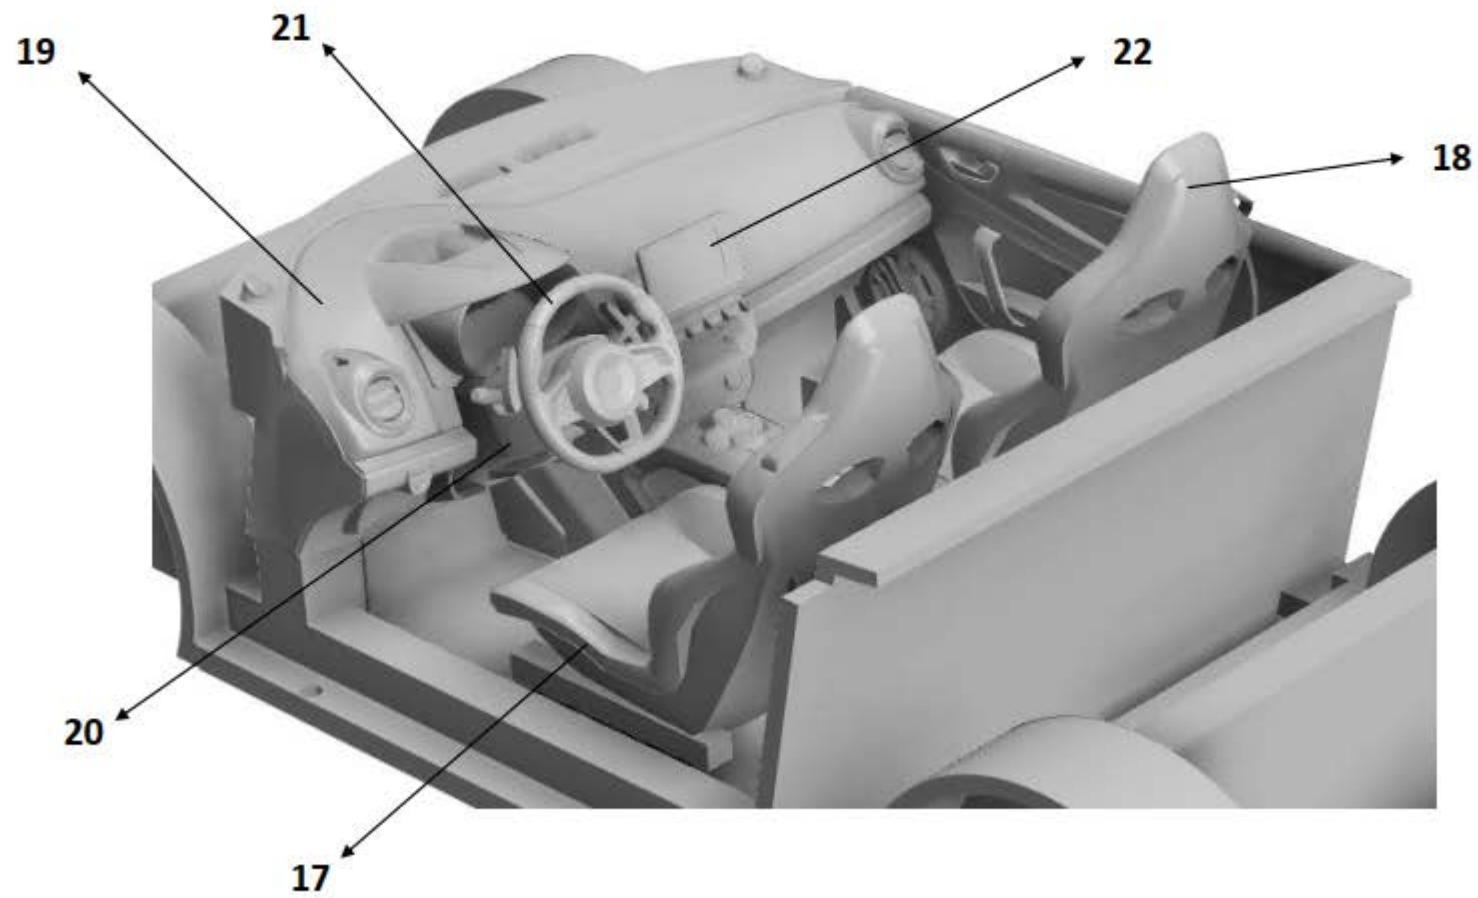

Decal description:

- 1) Side panel script
- 2) Wheel center logo
- 3) Parking sensors (4 front, 4 rear)
- 4) Tow Hook front
- 5) Side panel script (alternative)
- 6) Front bumper logo
- 7) Rear logo
- 8) Optional rear logo
- 9) Wheel script (you need only 4, but there are a few extras here 😊)
- 10) Steering wheel center
- 11) Dashboard buttons (small red one is on the steering wheel)
- 12) LCD
- 13) Rear window arch detail
- 14) LCD (optional)
- 15) Rear window arch detail (optional)
- 16) Instrument cluster
- 17) Big button on dashboard

34-wheel_bolts not shown

Print 2x:

27
28
30
31

Print 4x:

29
32
33