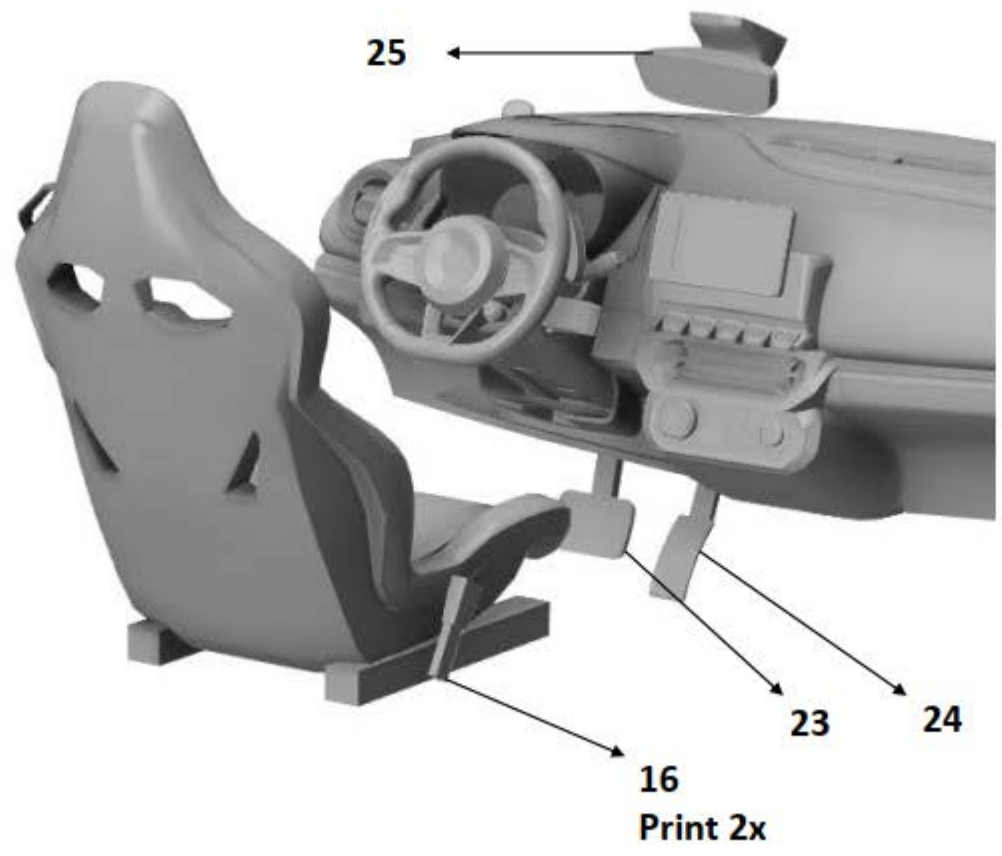

Decal description:

- 1) Side panel script
- 2) Wheel center logo
- 3) Parking sensors (4 front, 4 rear)
- 4) Tow Hook front
- 5) Side panel script (alternative)
- 6) Front bumper logo
- 7) Rear logo
- 8) Optional rear logo
- 9) Wheel script (you need only 4, but there are a few extras here 😊)
- 10) Steering wheel center
- 11) Dashboard buttons (small red one is on the steering wheel)
- 12) LCD
- 13) Rear window arch detail
- 14) LCD (optional)
- 15) Rear window arch detail (optional)
- 16) Instrument cluster
- 17) Big button on dashboard

34-wheel_bolts not shown

Print 2x:

27
28
30
31

Print 4x:

29
32
33