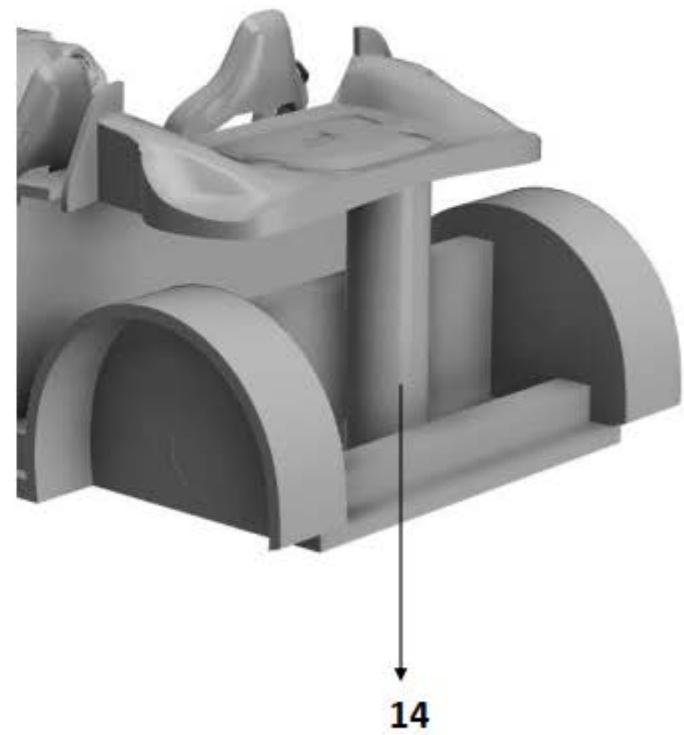

Decal description:

- 1) Side panel script
- 2) Wheel center logo
- 3) Parking sensors (4 front, 4 rear)
- 4) Tow Hook front
- 5) Side panel script (alternative)
- 6) Front bumper logo
- 7) Rear logo
- 8) Optional rear logo
- 9) Wheel script (you need only 4, but there are a few extras here 😊)
- 10) Steering wheel center
- 11) Dashboard buttons (small red one is on the steering wheel)
- 12) LCD
- 13) Rear window arch detail
- 14) LCD (optional)
- 15) Rear window arch detail (optional)
- 16) Instrument cluster
- 17) Big button on dashboard

34-wheel_bolts not shown

Print 2x:

27
28
30
31

Print 4x:

29
32
33