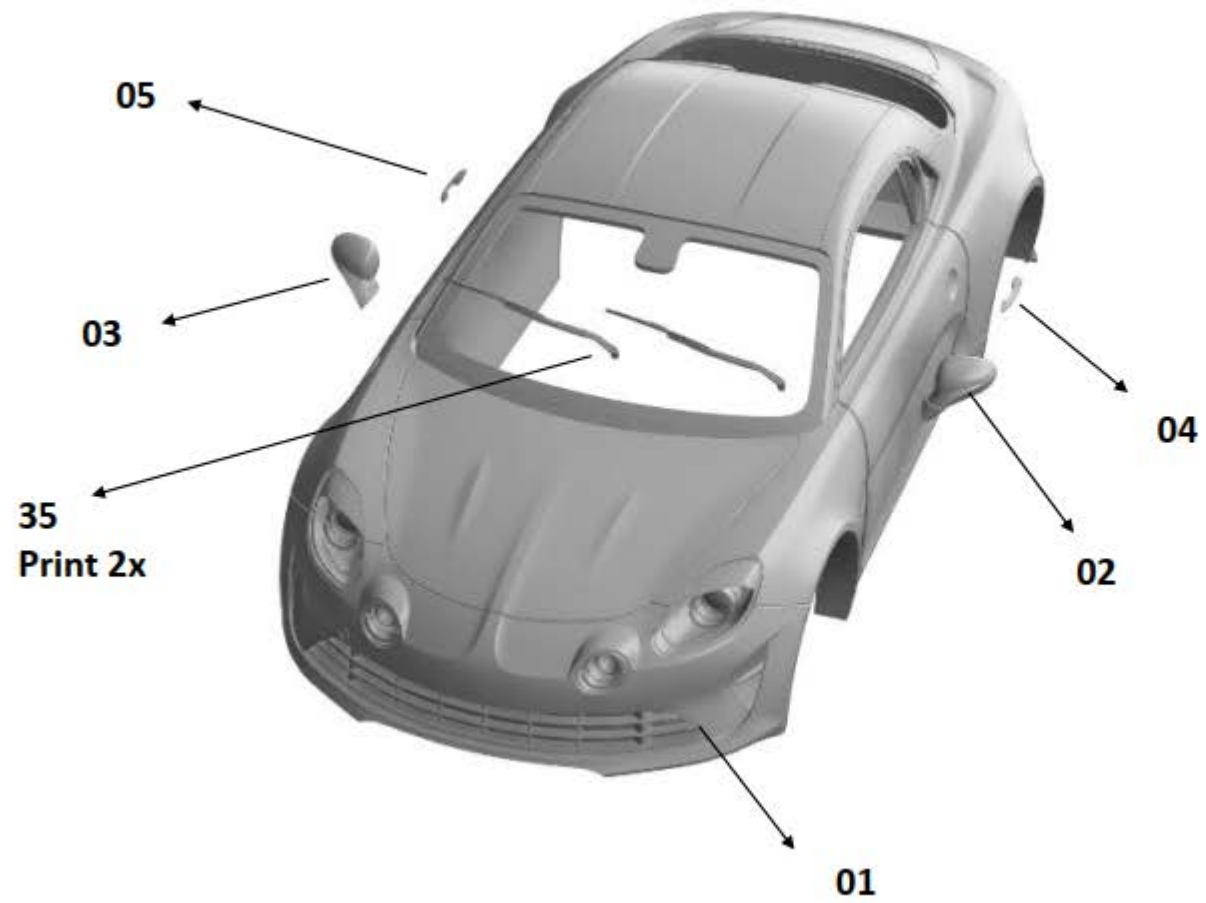

Decal description:

- 1) Side panel script
- 2) Wheel center logo
- 3) Parking sensors (4 front, 4 rear)
- 4) Tow Hook front
- 5) Side panel script (alternative)
- 6) Front bumper logo
- 7) Rear logo
- 8) Optional rear logo
- 9) Wheel script (you need only 4, but there are a few extras here 😊)
- 10) Steering wheel center
- 11) Dashboard buttons (small red one is on the steering wheel)
- 12) LCD
- 13) Rear window arch detail
- 14) LCD (optional)
- 15) Rear window arch detail (optional)
- 16) Instrument cluster
- 17) Big button on dashboard

34-wheel_bolts not shown

Print 2x:

27
28
30
31

Print 4x:

29
32
33