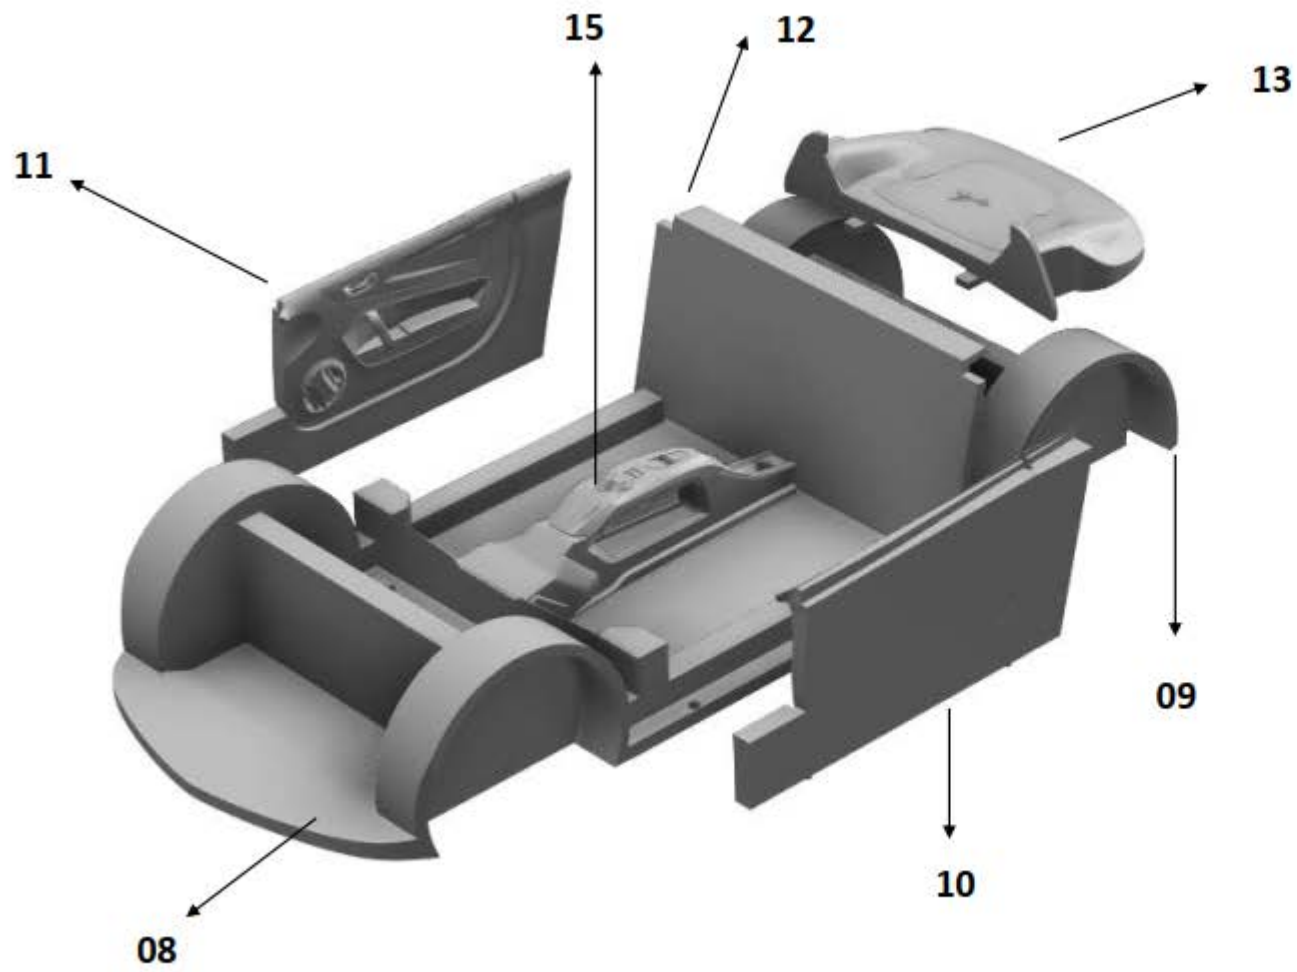

Decal description:

- 1) Side panel script
- 2) Wheel center logo
- 3) Parking sensors (4 front, 4 rear)
- 4) Tow Hook front
- 5) Side panel script (alternative)
- 6) Front bumper logo
- 7) Rear logo
- 8) Optional rear logo
- 9) Wheel script (you need only 4, but there are a few extras here 😊)
- 10) Steering wheel center
- 11) Dashboard buttons (small red one is on the steering wheel)
- 12) LCD
- 13) Rear window arch detail
- 14) LCD (optional)
- 15) Rear window arch detail (optional)
- 16) Instrument cluster
- 17) Big button on dashboard

34-wheel_bolts not shown

Print 2x:

27
28
30
31

Print 4x:

29
32
33