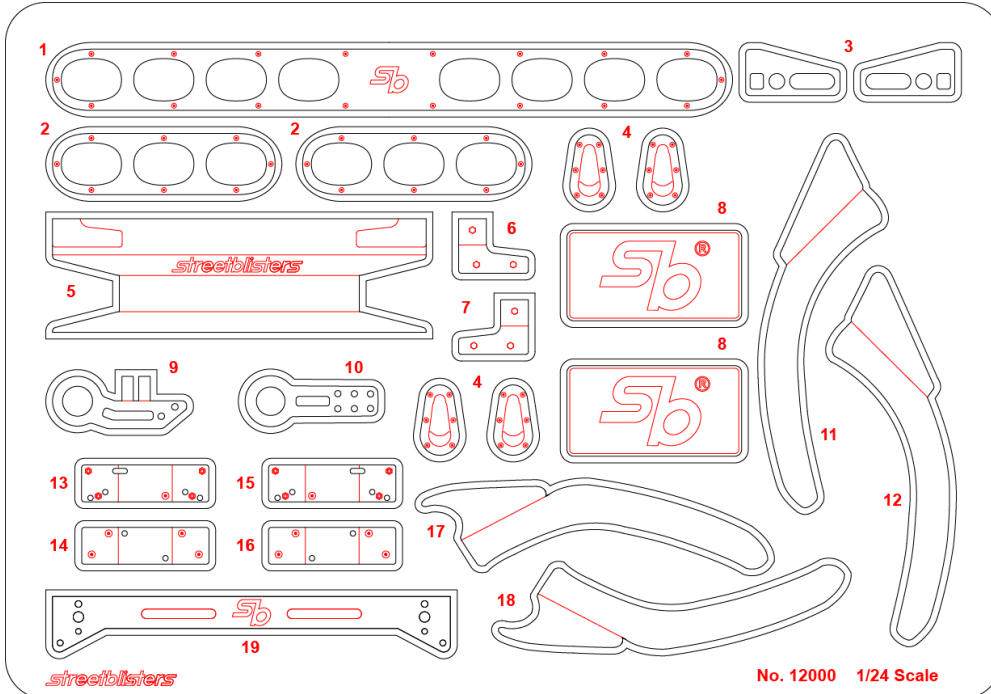

**PHOTO ECHED No. 12000
FOR FUJIMI 1/24 HONDA CIVIC EK**

1. Bumper diffuser
2. Bumper diffuser
3. Rear lower arms
4. Aerocatch
5. Lower tie bar
6. Lower tie bar support
7. Lower tie bar support
8. SB Plates
9. Rear tow hook
10. Front tow hook
11. EK9 Splitter
12. EK9 Splitter
13. Brackets (A)
14. Brackets (B)
15. Brackets (A)
16. Brackets (B)
17. EK4 Splitter
18. EK4 Splitter
19. Subframe brace

streetblisters®

PLASTIC KITS

- 3
- 6
- 19
- 5
- 9
- 3