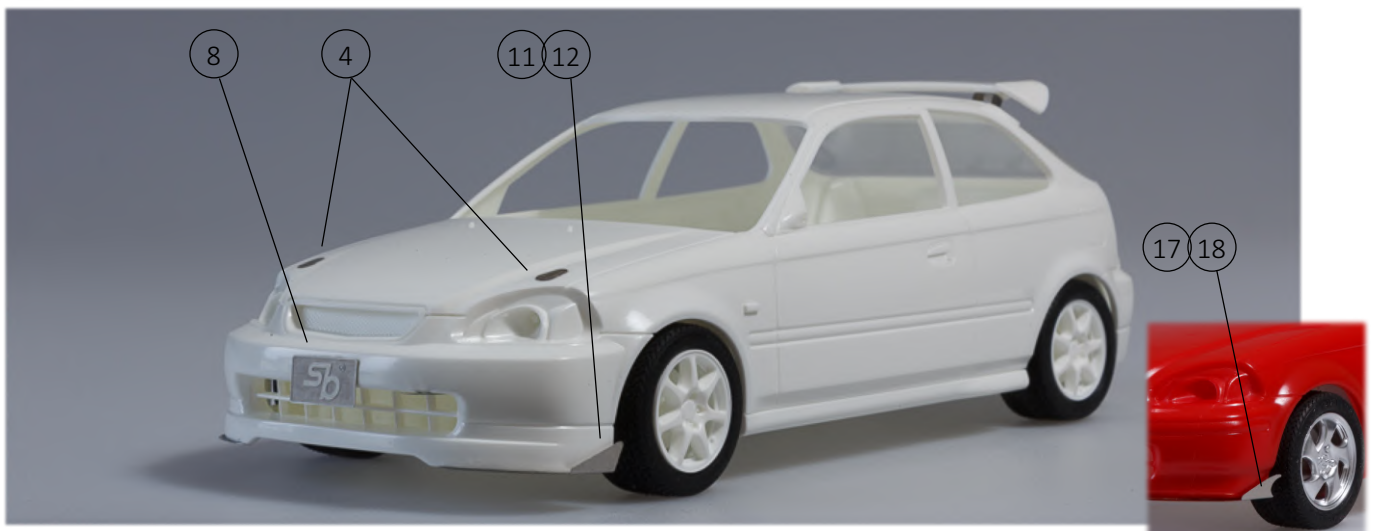

**PHOTO ECHED No. 12000
FOR FUJIMI 1/24 HONDA CIVIC EK**

1. Bumper diffuser
2. Bumper diffuser
3. Rear lower arms
4. Aerocatch
5. Lower tie bar
6. Lower tie bar support
7. Lower tie bar support
8. SB Plates
9. Rear tow hook
10. Front tow hook
11. EK9 Splitter
12. EK9 Splitter
13. Brackets (A)
14. Brackets (B)
15. Brackets (A)
16. Brackets (B)
17. EK4 Splitter
18. EK4 Splitter
19. Subframe brace