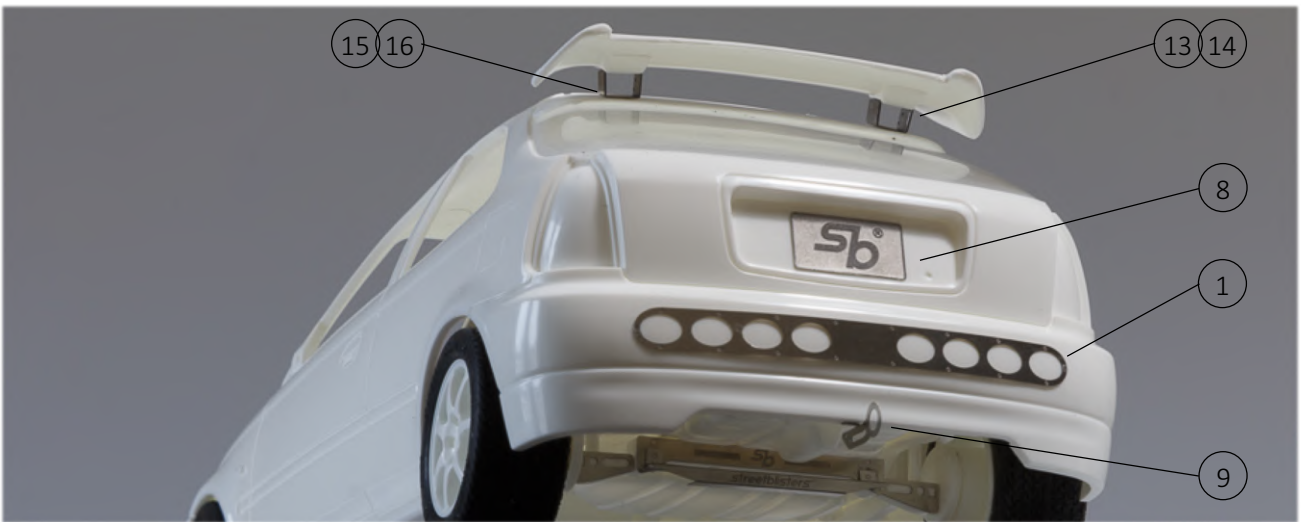

streetblisters®

PLASTIC KITS

- 3
- 6
- 19
- 5
- 9
- 3