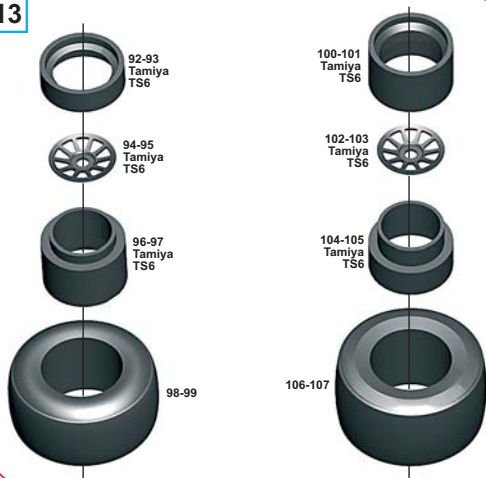

11

12

13

14

SLK062 McLaren Mercedes MP4/23 Monaco GP 2008

22 - Lewis Hamilton 1st
23 - Heikki Kovalainen 8th

SLK062 McLaren Mercedes MP4/23 Monaco GP 2008

22 - Lewis Hamilton 1st
 23 - Heikki Kovalainen 8th