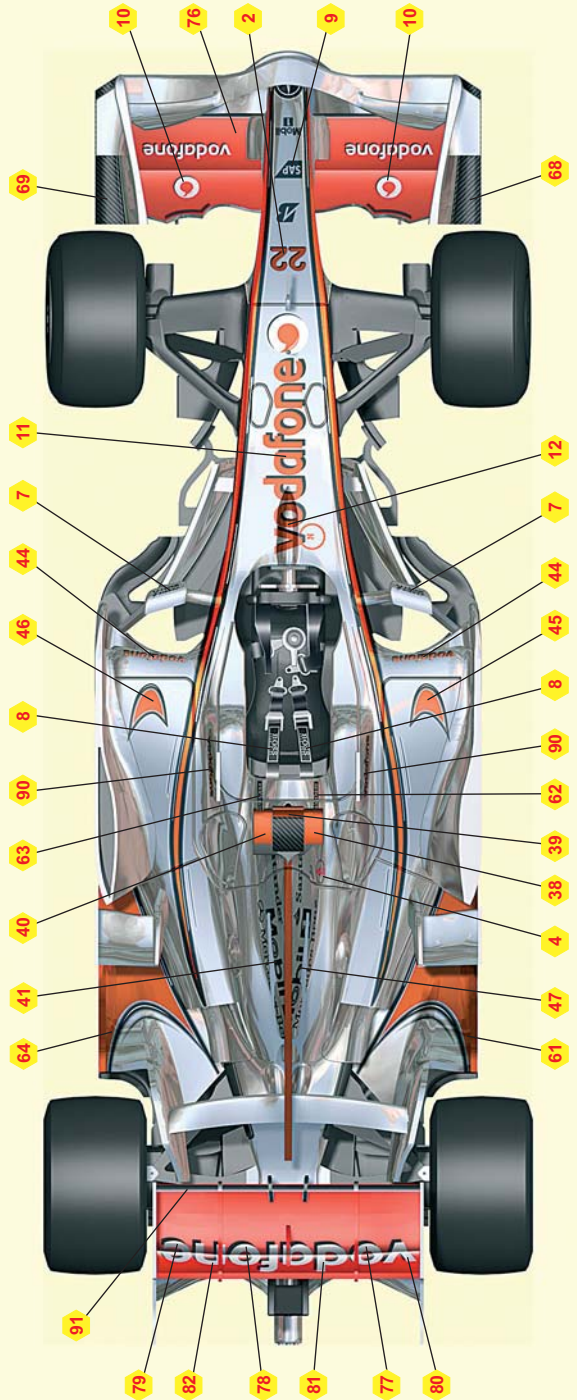

11

12

13

14

SLK062 McLaren Mercedes MP4/23 Monaco GP 2008

22 - Lewis Hamilton 1st
23 - Heikki Kovalainen 8th

SLK062 McLaren Mercedes MP4/23 Monaco GP 2008

22 - Lewis Hamilton 1st
 23 - Heikki Kovalainen 8th