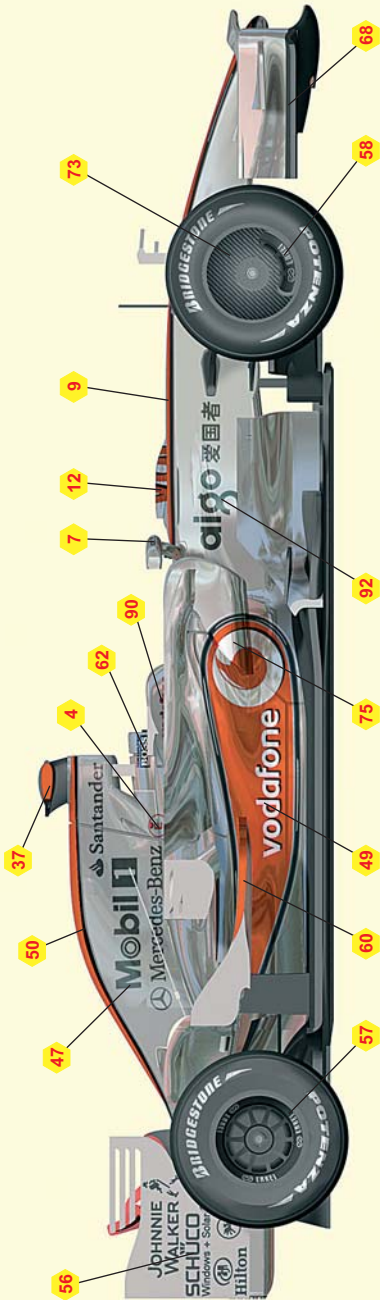

11

12

13

14

SLK062 McLaren Mercedes MP4/23 Monaco GP 2008

22 - Lewis Hamilton 1st
23 - Heikki Kovalainen 8th

SLK062 McLaren Mercedes MP4/23 Monaco GP 2008

22 - Lewis Hamilton 1st
 23 - Heikki Kovalainen 8th