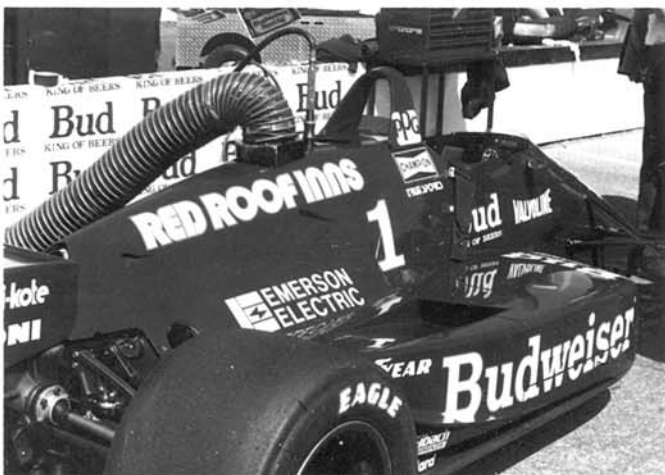

Pictures by Jim Stanton