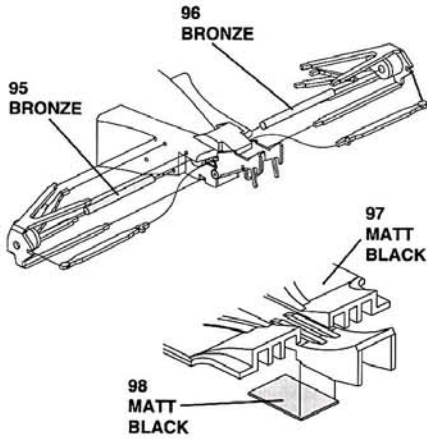

FIT AND GLUE BEFORE PAINTING

109 WHITE

101 GOLD
102 GOLD

105 GOLD
106 GOLD

109 WHITE

103 GOLD
104 GOLD

97 MATT BLACK

107 GOLD
108 GOLD

TO BEND
PIEGARE
BIEGEN
PLIER
DOBLAR