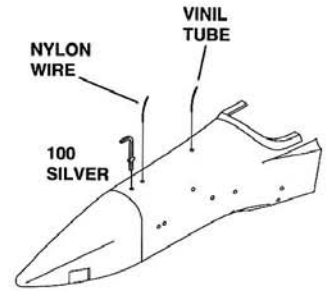

FIT AND GLUE BEFORE PAINTING