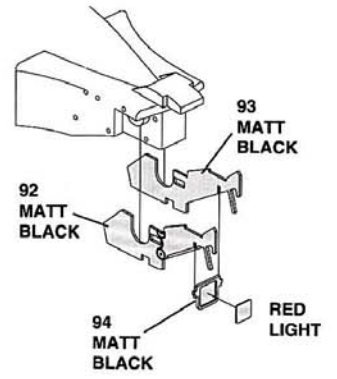

C REAR WING ASSEMBLY

D FRONT WING ASSEMBLY

FIT AND GLUE BEFORE PAINTING

109 WHITE

101 GOLD
102 GOLD

105 GOLD
106 GOLD

109 WHITE

103 GOLD
104 GOLD