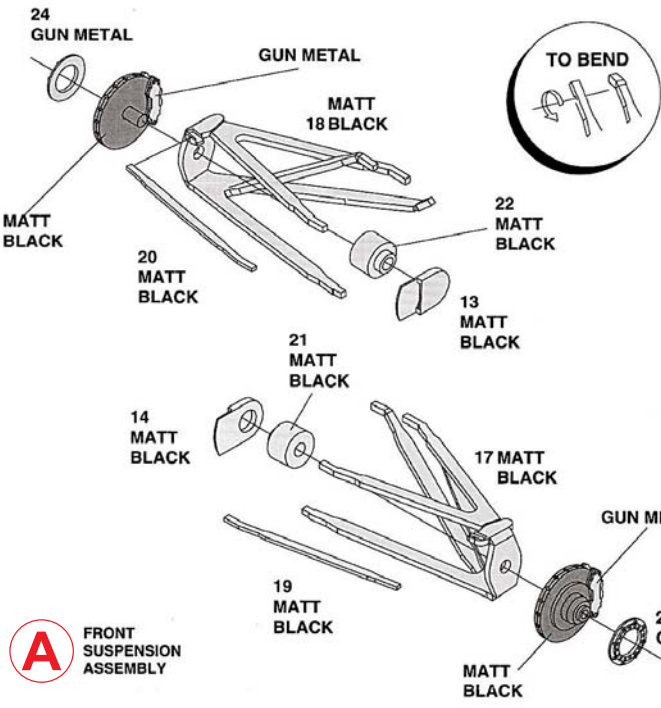

TMK194 McLAREN MERCEDES MP4/10 BRAZILIAN G.P.1995

7 - M. Blundell 6th
8 - M. Hakkinen 4th

DISKS & BRAKES CALLIPER ASSEMBLY

BRAKE DUCTS ASSEMBLY

HOW TO BEND SUSPENSIONS

B REAR SUSPENSION ASSEMBLY

A FRONT SUSPENSION ASSEMBLY