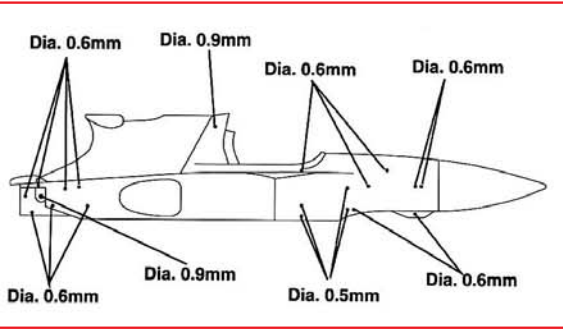

FIT AND GLUE BEFORE PAINTING

109 WHITE

101 GOLD
102 GOLD

105 GOLD
106 GOLD

109 WHITE

103 GOLD
104 GOLD

97 MATT BLACK

107 GOLD
108 GOLD

TO BEND
PIEGARE
BIEGEN
PLIER
DOBLAR