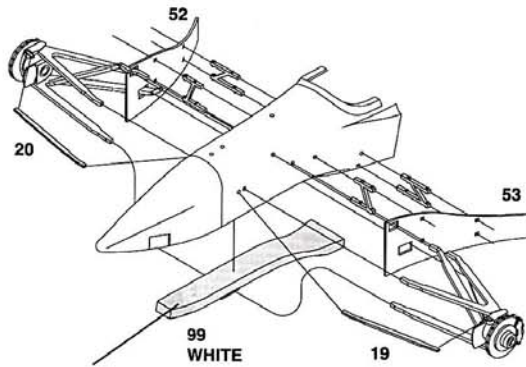

FIT AND GLUE BEFORE PAINTING

109 WHITE

101 GOLD
102 GOLD

105 GOLD
106 GOLD

109 WHITE

103 GOLD
104 GOLD

97 MATT BLACK

107 GOLD
108 GOLD

TO BEND
PIEGARE
BIEGEN
PLIER
DOBLAR