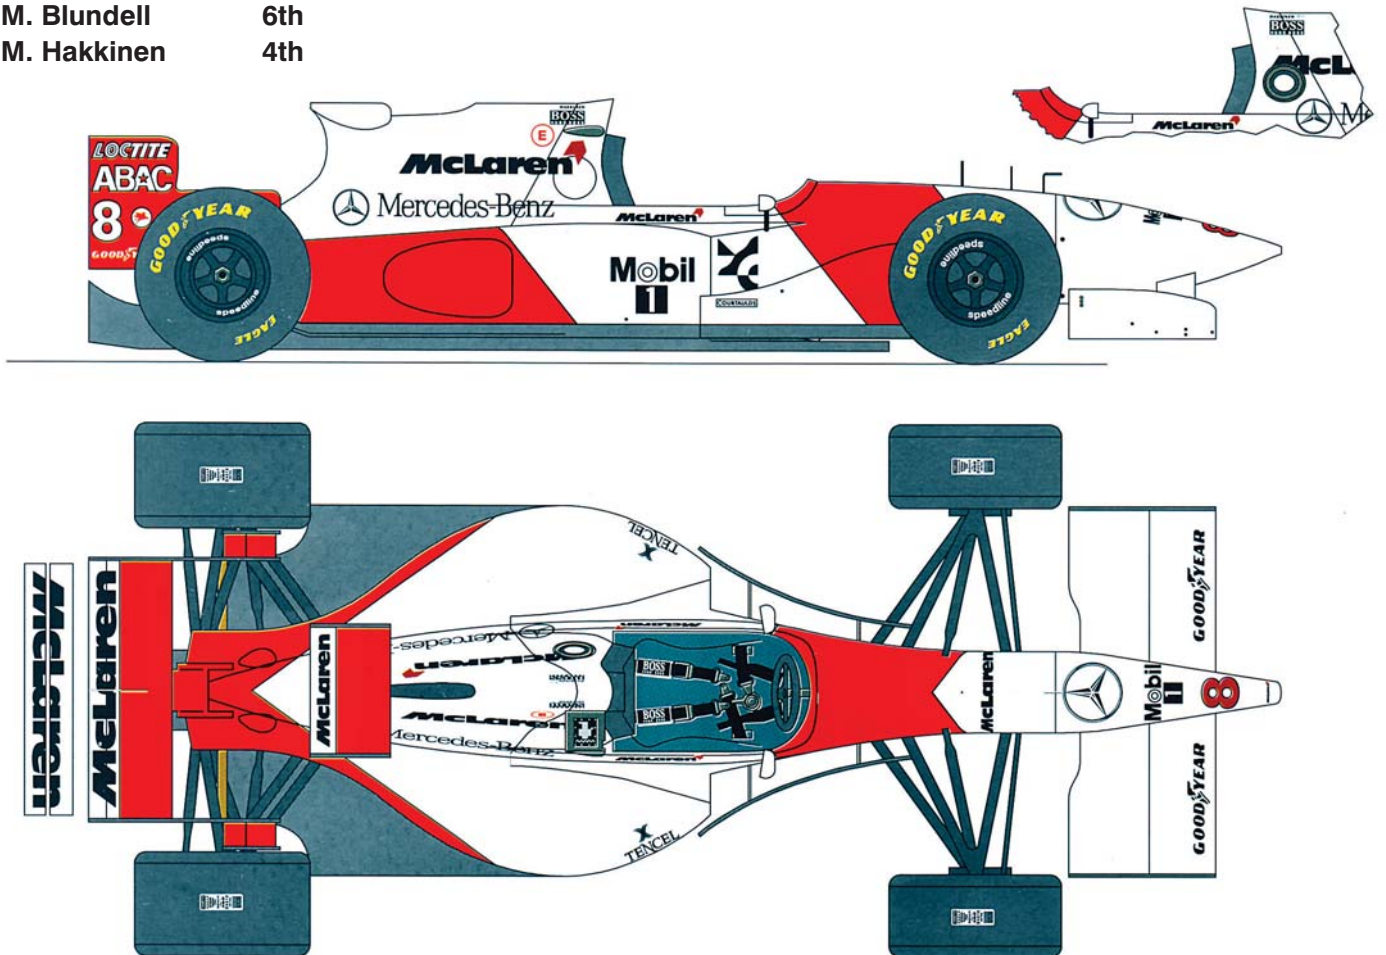

TMK194 McLAREN MERCEDES MP4/10 BRAZILIAN G.P.1995

7 - M. Blundell 6th
8 - M. Hakkinen 4th

DISKS & BRAKES CALLIPER ASSEMBLY

BRAKE DUCTS ASSEMBLY

HOW TO BEND SUSPENSIONS

B REAR SUSPENSION ASSEMBLY

A FRONT SUSPENSION ASSEMBLY