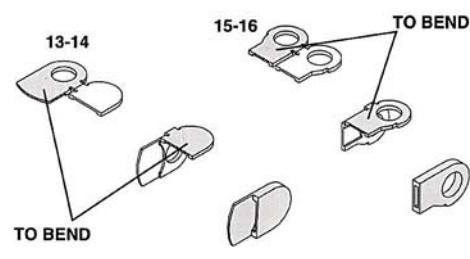

TMK194 McLAREN MERCEDES MP4/10 BRAZILIAN G.P.1995

7 - M. Blundell 6th
8 - M. Hakkinen 4th

DISKS & BRAKES CALLIPER ASSEMBLY

BRAKE DUCTS ASSEMBLY

HOW TO BEND SUSPENSIONS

B REAR SUSPENSION ASSEMBLY

A FRONT SUSPENSION ASSEMBLY