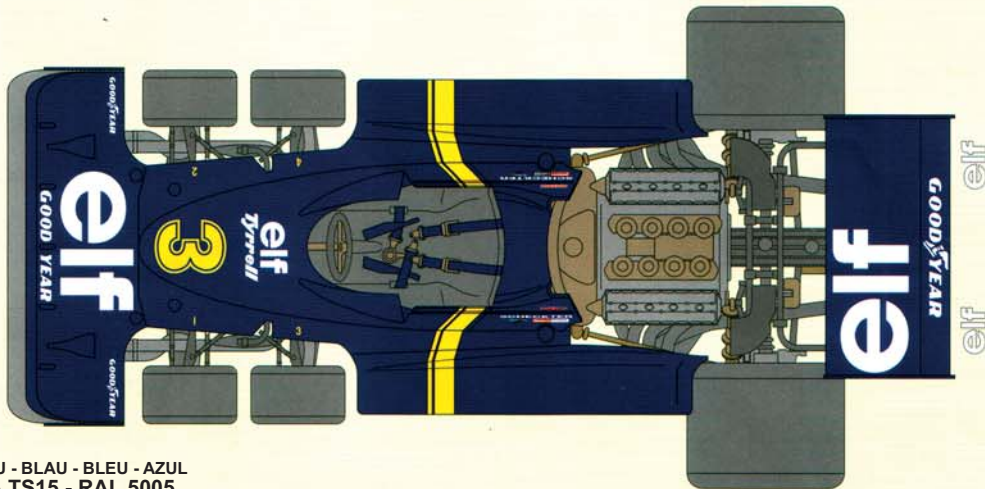

3 - JODY SCHECKTER
4 - PATRICK DEPAILLER

Result 1st
Result 2nd

BLUE - BLU - BLAU - BLEU - AZUL
TAMIYA TS15 - RAL 5005

PHOTOETCHEDS

USE THIS MASTER TO CUT
OF THE COCKPIT'S WINDOWS

SCALE 1:1