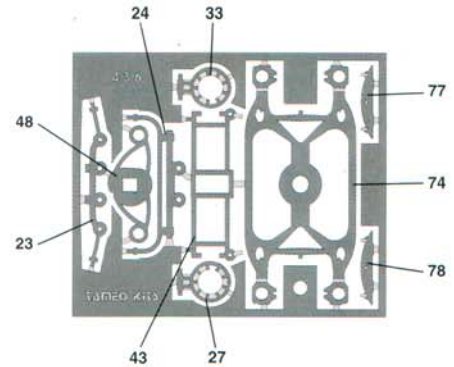

3 - JODY SCHECKTER
4 - PATRICK DEPAILLER

Result 1st
Result 2nd

BLUE - BLU - BLAU - BLEU - AZUL
TAMIYA TS15 - RAL 5005

PHOTOETCHEDS

USE THIS MASTER TO CUT
OF THE COCKPIT'S WINDOWS

SCALE 1:1