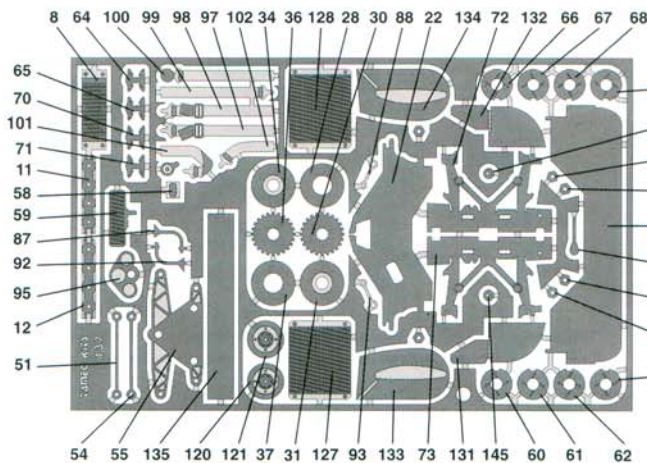

3 - JODY SCHECKTER
4 - PATRICK DEPAILLER

Result 1st
Result 2nd

BLUE - BLU - BLAU - BLEU - AZUL
TAMIYA TS15 - RAL 5005

PHOTOETCHEDS

USE THIS MASTER TO CUT
OF THE COCKPIT'S WINDOWS

SCALE 1:1