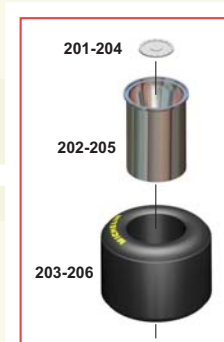

PART N° 151
STEEL WIRE
DIAMETER 0,4 mm

PART N° 159
STEEL WIRE
DIAM. 0,6 mm

PARTSN° 162-167
STEEL WIRE
DIAMETER 0,4 mm

**PARTS N° 184 - 185
STEEL WIRE
DIAMETER 0,6 mm**

PART. no. 196 - 197 - 198
GLUE AND STICK BEFORE PAINTING

PARTS N° 209 - 210
GLUE AND STICK BEFORE PAINTING

TAMIYO KITS
scale racing car models

* TO DRILL
FORARE
BOHREN
FORER
PERFORAR

∅ DIAMETER
DIAMETRO
DURCHMESSER
DIAMETRE
DIAMETRO

PARTS
PEZZI
STUECKE
PIÈCE
PIEZAS