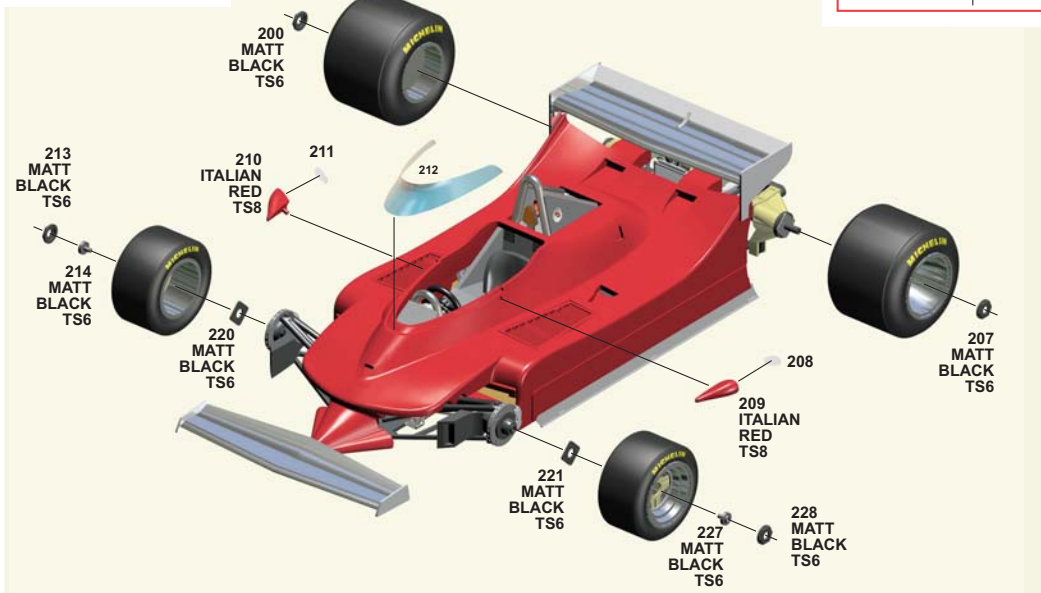

PART N° 151
STEEL WIRE
DIAMETER 0,4 mm

PART N° 159
STEEL WIRE
DIAM. 0,6 mm

PARTSN° 162-167
STEEL WIRE
DIAMETER 0,4 mm

**PARTS N° 184 - 185
STEEL WIRE
DIAMETER 0,6 mm**

PART. no. 196 - 197 - 198
GLUE AND STICK BEFORE PAINTING

PARTS N° 209 - 210
GLUE AND STICK BEFORE PAINTING

TAMIYO KITS
scale racing car models

* TO DRILL
FORARE
BOHREN
FORER
PERFORAR

∅ DIAMETER
DIAMETRO
DURCHMESSER
DIAMETRE
DIAMETRO

PARTS
PEZZI
STUECKE
PIÈCE
PIEZAS