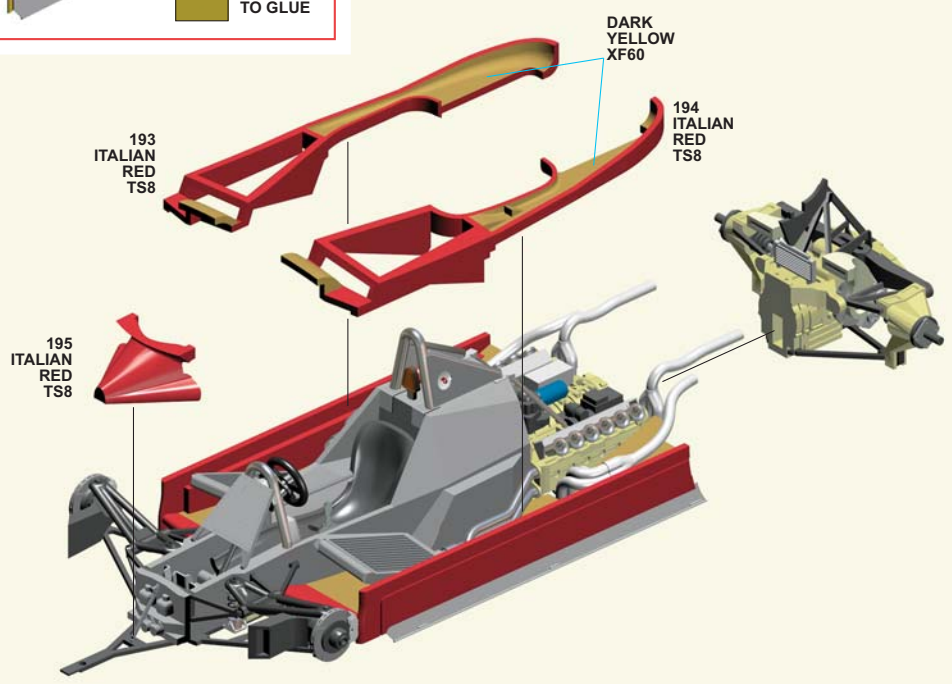

PART N° 151
STEEL WIRE
DIAMETER 0,4 mm

PART N° 159
STEEL WIRE
DIAM. 0,6 mm

PARTSN° 162-167
STEEL WIRE
DIAMETER 0,4 mm

**PARTS N° 184 - 185
STEEL WIRE
DIAMETER 0,6 mm**

PART. no. 196 - 197 - 198
GLUE AND STICK BEFORE PAINTING

PARTS N° 209 - 210
GLUE AND STICK BEFORE PAINTING

TAMIYO KITS
scale racing car models

* TO DRILL
FORARE
BOHREN
FORER
PERFORAR

∅ DIAMETER
DIAMETRO
DURCHMESSER
DIAMETRE
DIAMETRO

PARTS
PEZZI
STUECKE
PIÈCE
PIEZAS