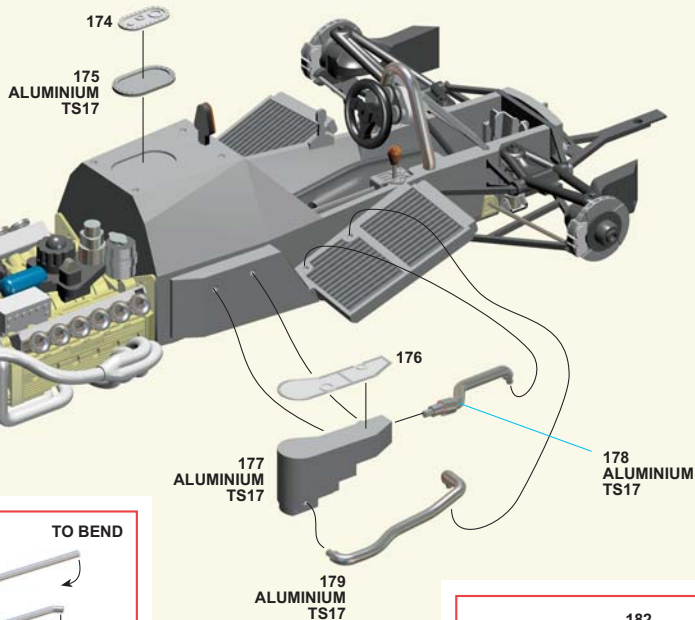

PART N° 151
STEEL WIRE
DIAMETER 0,4 mm

PART N° 159
STEEL WIRE
DIAM. 0,6 mm

PARTSN° 162-167
STEEL WIRE
DIAMETER 0,4 mm

**PARTS N° 184 - 185
STEEL WIRE
DIAMETER 0,6 mm**

PART. no. 196 - 197 - 198
GLUE AND STICK BEFORE PAINTING

PARTS N° 209 - 210
GLUE AND STICK BEFORE PAINTING

TAMIYO KITS
scale racing car models

* TO DRILL
FORARE
BOHREN
FORER
PERFORAR

∅ DIAMETER
DIAMETRO
DURCHMESSER
DIAMETRE
DIAMETRO

PARTS
PEZZI
STUECKE
PIÈCE
PIEZAS