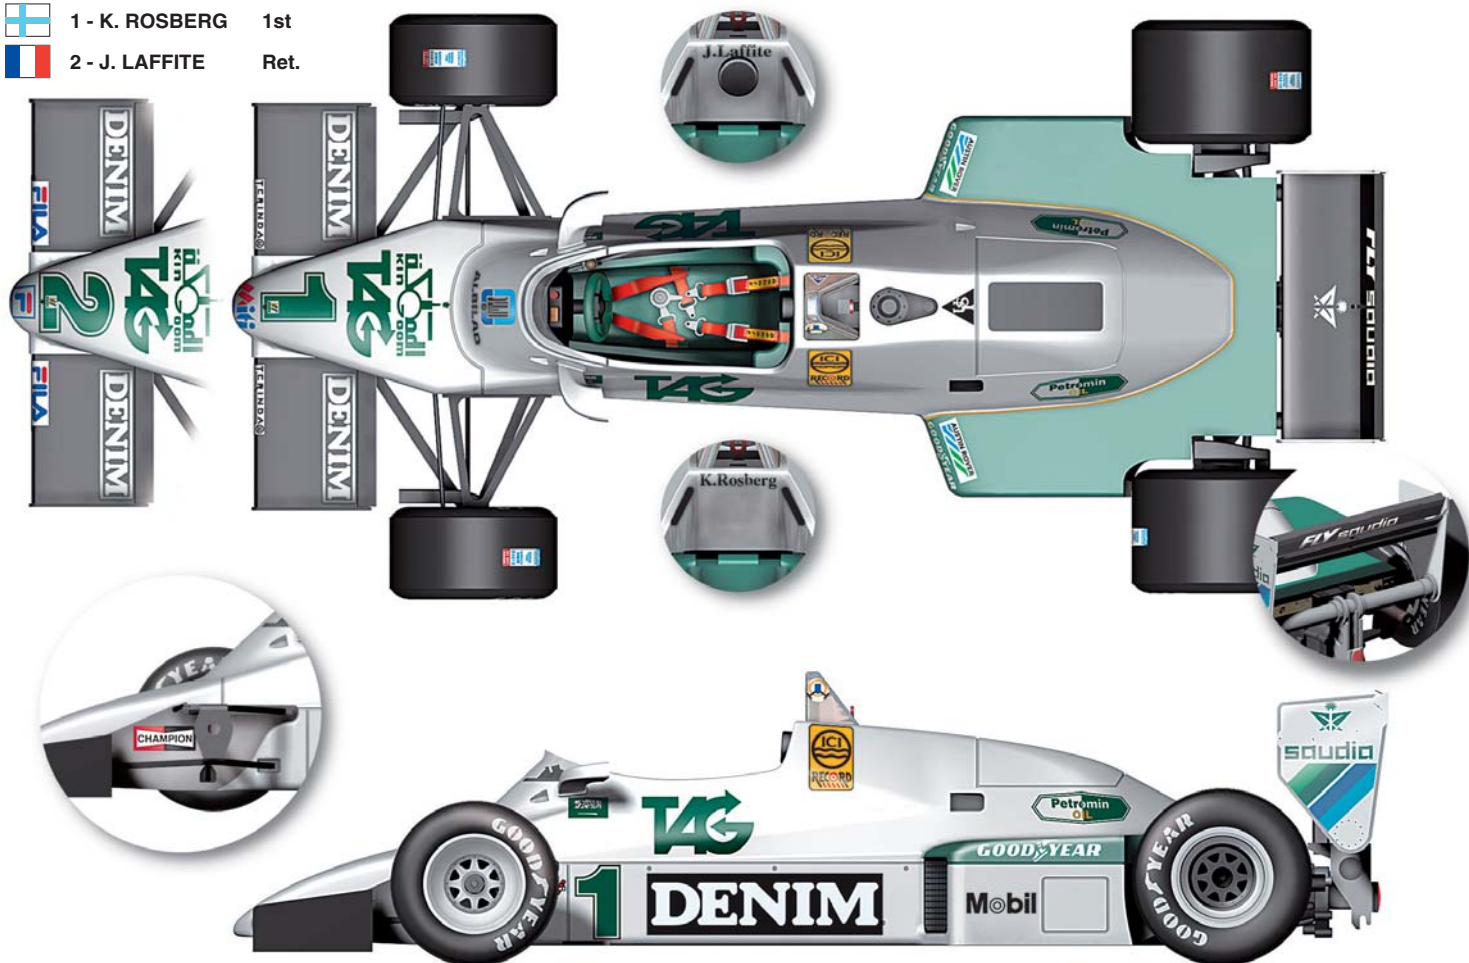

- 1 - K. ROSBERG 1st
- 2 - J. LAFFITE Ret.