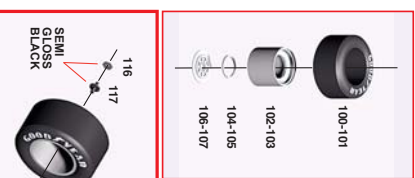

84 85 86 87 88 89 90 91 92 93 94 95 96 97 98

**5**

15  
16  
17

**9**

33

**7**

17

TO BEND  
TO BEND

**10**

35 WHITE  
36 WHITE  
37 WHITE  
38 WHITE  
39 WHITE

SEMI GLOSS BLACK  
SEMI GLOSS BLACK  
SEMI GLOSS BLACK  
SEMI GLOSS BLACK  
SEMI GLOSS BLACK

GLUE AND STICK BEFORE PAINTING

**TAMEO KITS**

**TMK288**