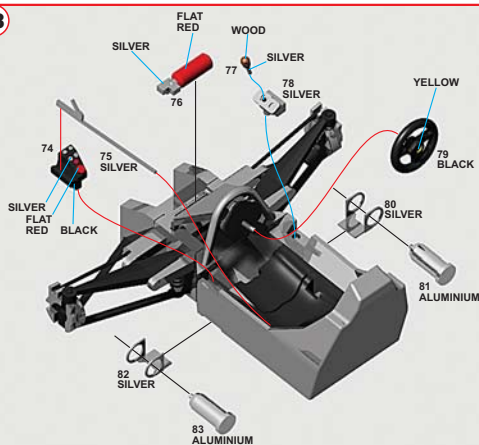

PARTS N.72
STEEL WIRE Ø 0.6 mm
LENGTH 11.6mm

18